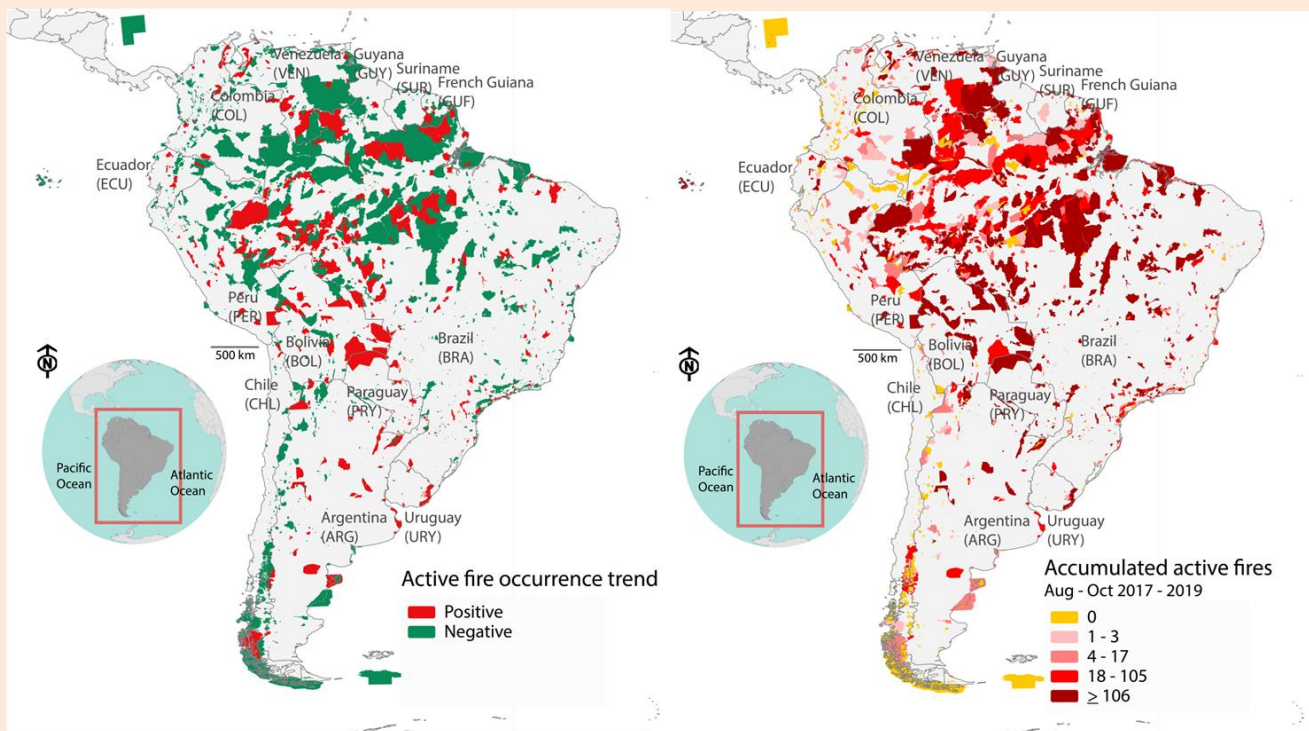

Fire trend: August – October 2020

The fire trend (Figure 4a) was calculated using the hot pixel VIIRS product, covering the months from August to October, from 2017 to 2019. The slope of the trend regression is defined as (Equation 1):

$$b_{(i,j)} = \frac{\sum (x - \bar{x})(y - \bar{y})}{\sum (x - \bar{x})^2}$$

where x corresponds to the specific year (independent variable), $\bar{x}$ is the average of all years, y is the number of hot pixels (dependent variable) for the specific year x , and $\bar{y}$ is the average of hot pixels between all years.

In addition to the fire trend (Figure 4a), the quartiles of the accumulated hot pixels occurring in the August-October period from 2017 to 2019, per PA was also considered (Figure 4b). Areas with 50% or 75% of fires concentrated during the period were also used to stratify the PA into the different fire probability categories.

Figure 4: a) Fire trend and b) accumulated hot pixels for the South American Protected Areas, (2017-2019, period August to October).

***