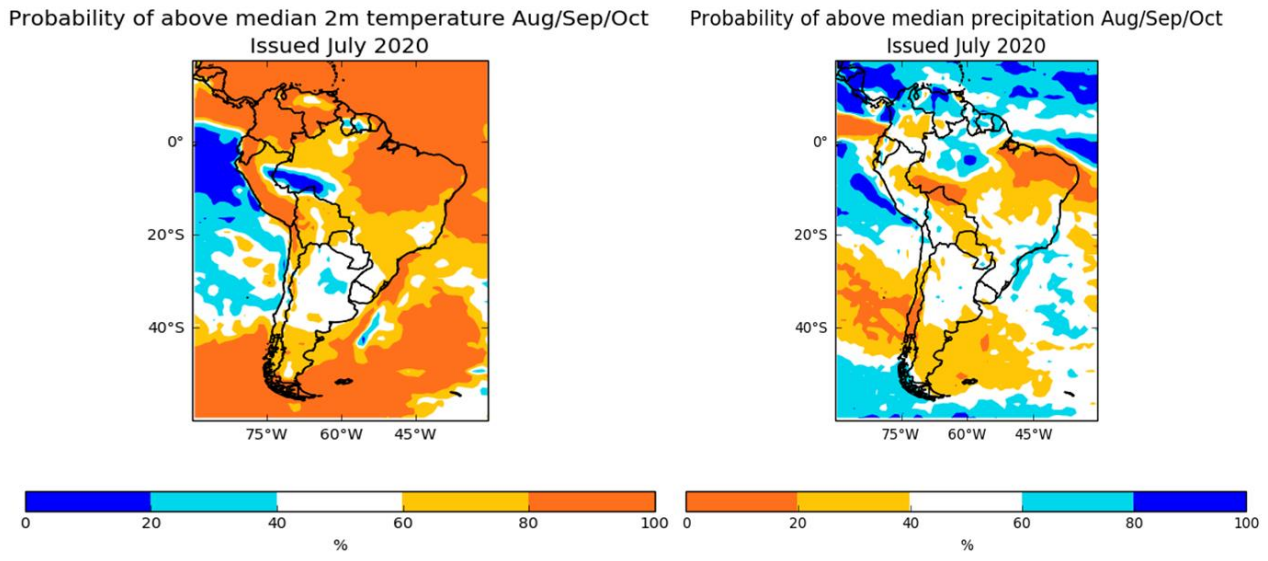

Figure 2: Forecast probabilities (%) above the climatological median (1993-2016) for temperature (left) and rainfall (right) for August-October 2020. The orange areas indicate above average temperature / below average rainfall, and the blue areas indicate below average temperature / above average rainfall.

Central and eastern regions are more likely to see below-median rainfall, including Brazil, eastern Peru, eastern Bolivia, and Paraguay, as well as regions across southern Venezuela, Columbia, Ecuador, Chile and southern Argentina. In general across most of the continent, above-average rainfall is unlikely. However there is a signal for enhanced rainfall in the north of the continent across a number of models including GloSea5, which may extend into northern Brazil. The highest probability for below average rainfall is in the far east and centre of the continent. There is agreement across different seasonal forecast models for drier than average conditions across the far south, central and east of the continent, and for above average rainfall in the far north. Some of these signals are likely to be driven by the increasing signal for La Niña conditions in the Pacific.

Forecast skill⁸ is generally higher for temperature than for rainfall in GloSea5 (Figure 3). The skill level is high in the north, east and far west of the South American continent for above-average temperature forecasts. It is lower in the south, and the lowest skill is in the centre of the region (west Brazil/east Bolivia). There are areas of skill across the continent for rainfall, while the lowest skill for forecasts of below-average rainfall is across the west.