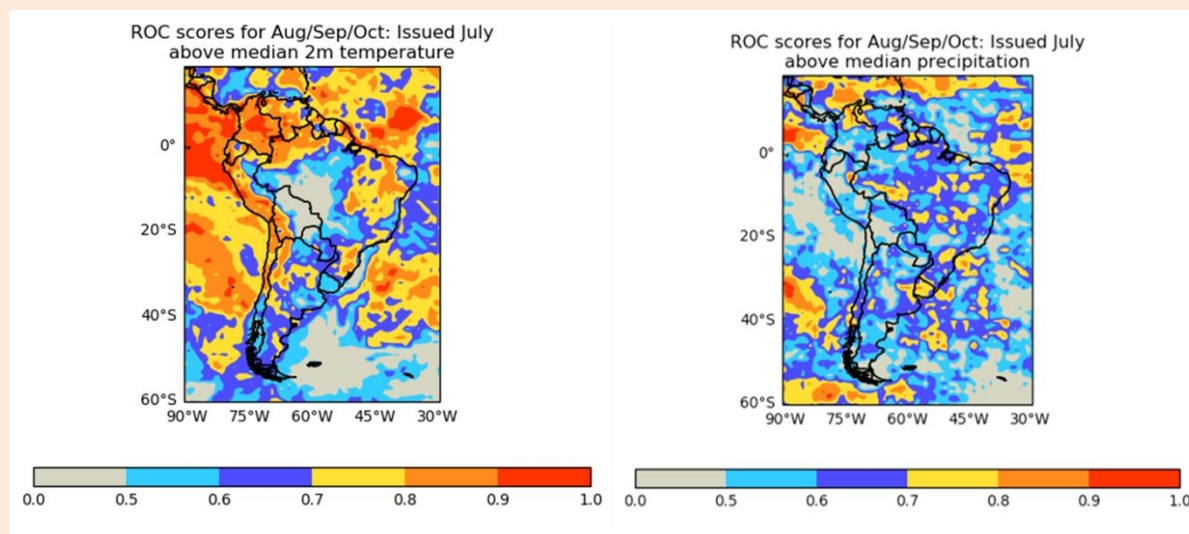

Forecast skill⁸ is generally higher for temperature than for rainfall in GloSea5 (Figure 3). The skill level is high in the north, east and far west of the South American continent for above-average temperature forecasts. It is lower in the south, and the lowest skill is in the centre of the region (west Brazil/east Bolivia). There are areas of skill across the continent for rainfall, while the lowest skill for forecasts of below-average rainfall is across the west.