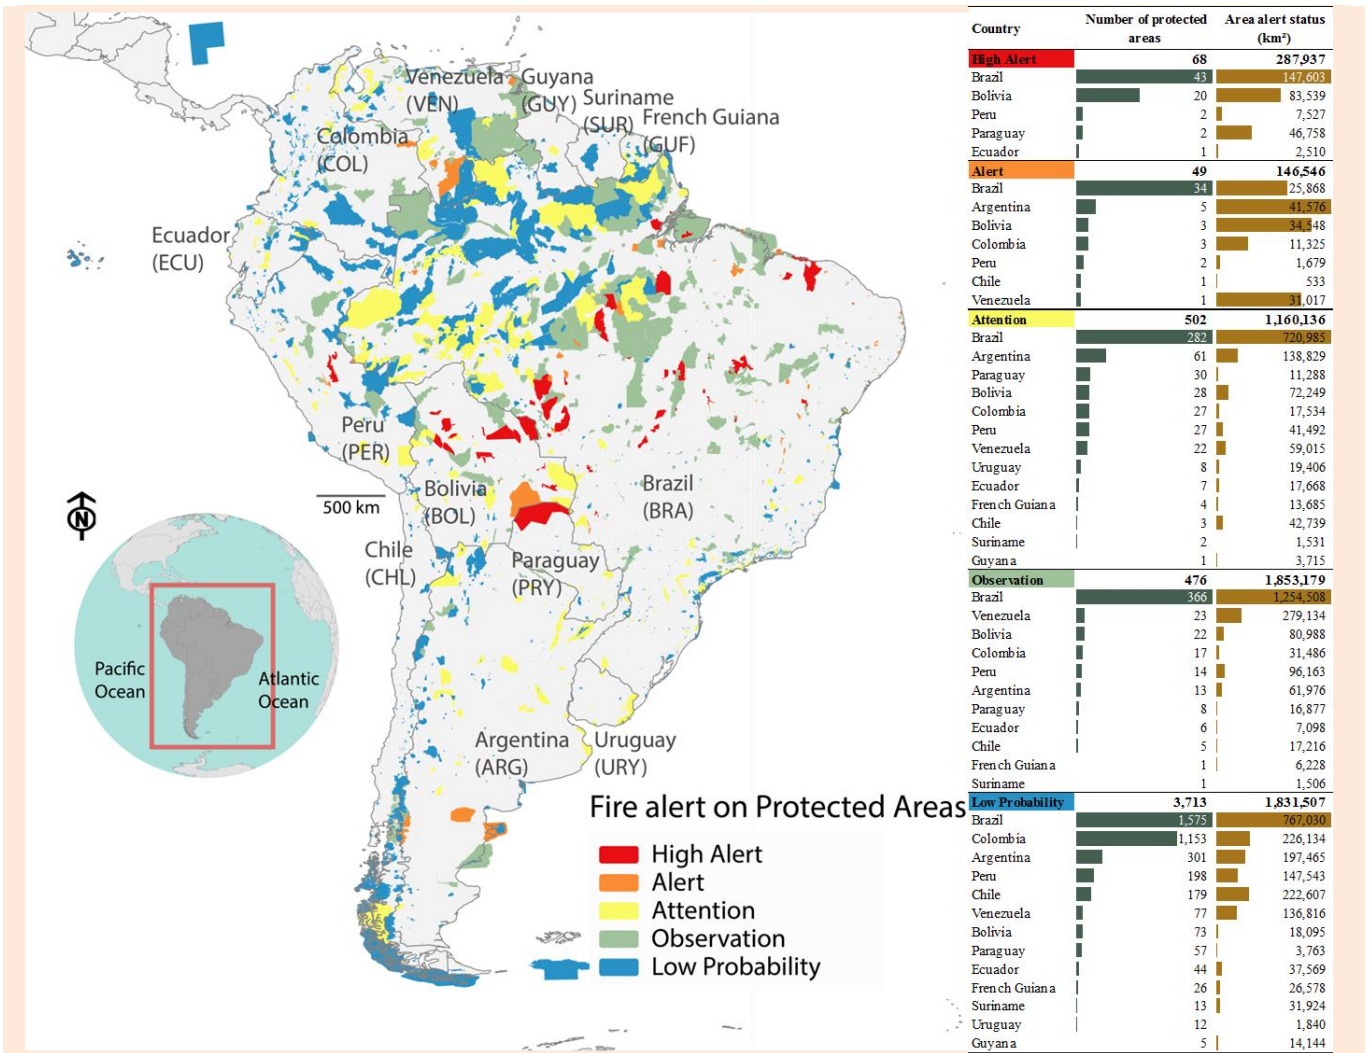

In South America, we identified 68 Protected Areas (P.A.) with High fire probability: 43 P.A. in Brazil, 20 in Bolivia, 2 in Peru, 2 in Paraguay and 1 in Ecuador; and 49 P.A. within the Alert level: 34 in Brazil, 5 in Argentina, 3 in Bolivia, 3 in Colombia, 2 in Peru, 1 in Venezuela and Chile (Figure 1, Table 1). The complete list of the identified protected areas in each category is presented in Annex 1 and 2. All these areas presented an increase in August-October total fire occurrence from 2017 to 2019, and have high forecast probabilities of experiencing above-median temperatures and below-median rainfall, depicting the socio-environmental-climatological conditions favourable to wildfires. In total, there are more than 287,000 km² and 146,000km² under High Alert and Alert of fire threat in the next three months.

Table 1. Summary of Protected areas per August-October fire probability category in South America.

Status	Number of protected areas	Area alert status (km²)
High Alert	68	287,937
Alert	49	146,546
Attention	502	1,160,136
Observation	476	1,853,179
Low Probability	3,713	1,831,507
Total	4,808	5,279,305