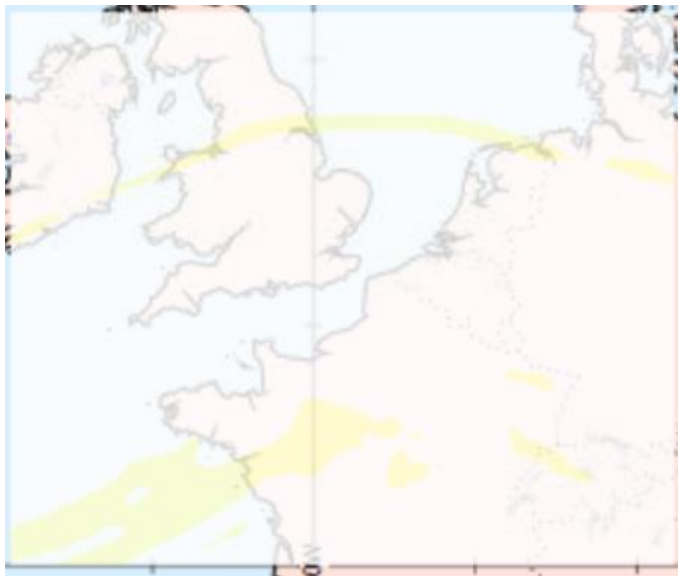

South West

FAB CE

UK and Ireland + FABEC