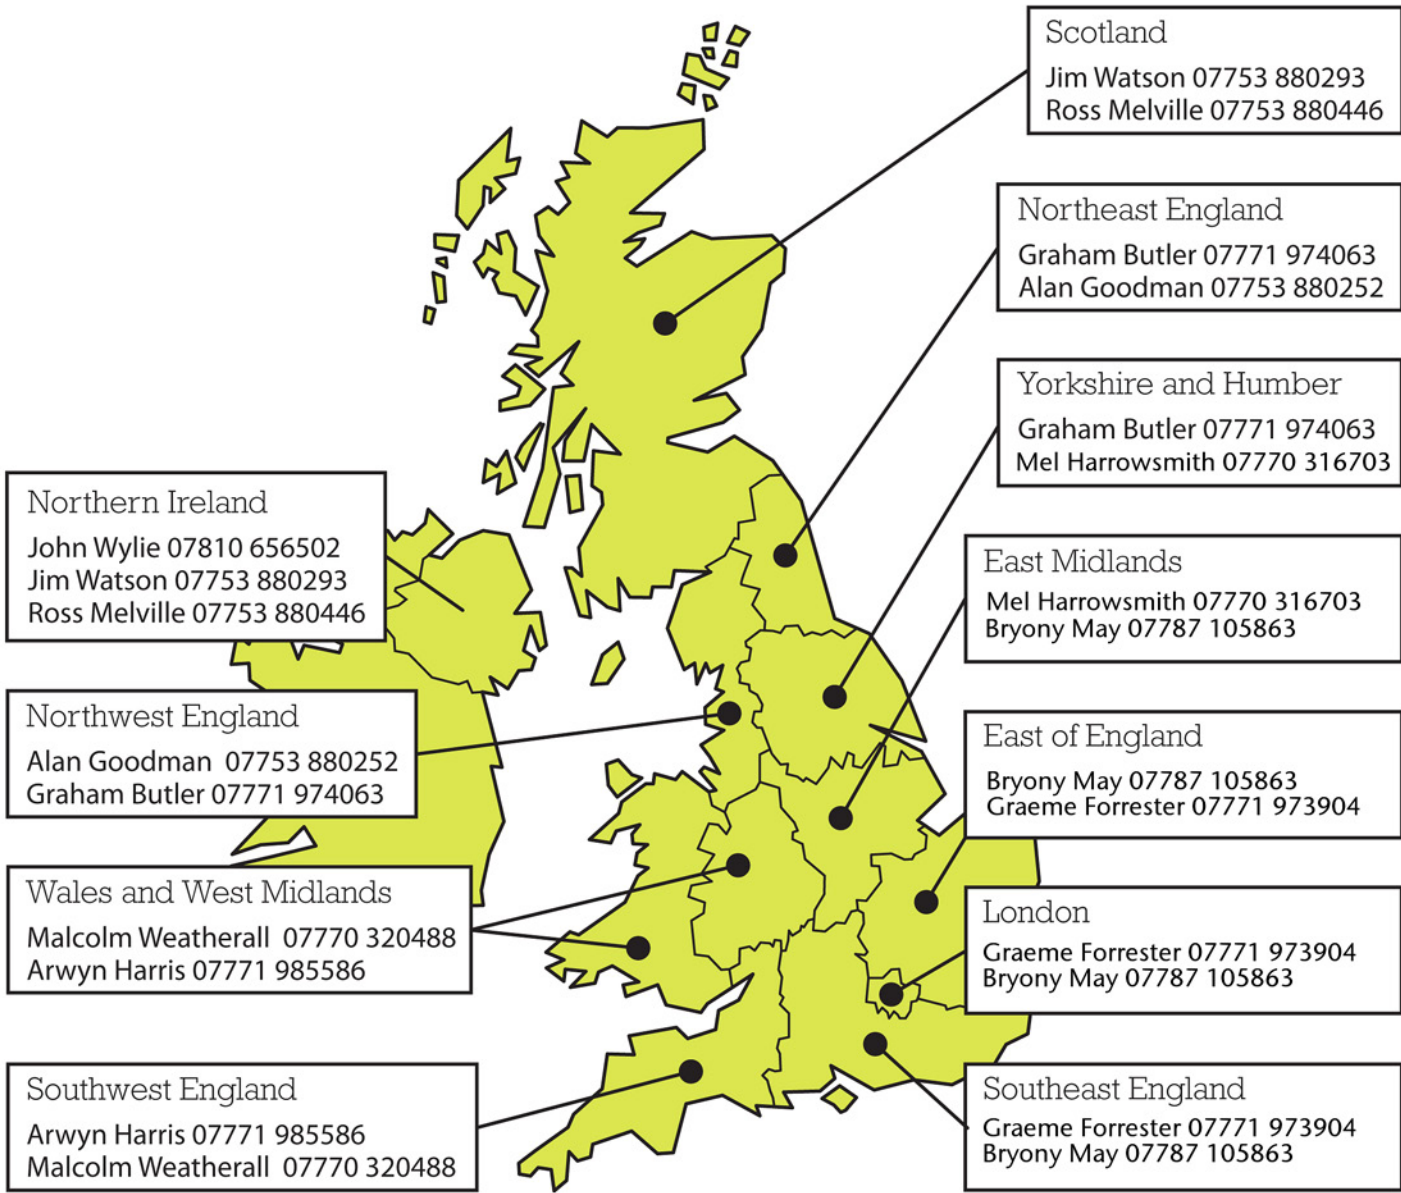

# PWS Advisors: Areas of responsibility

First name for each region has prime responsibility with second name providing backup

Team leader Pat Boyle 07753 880293