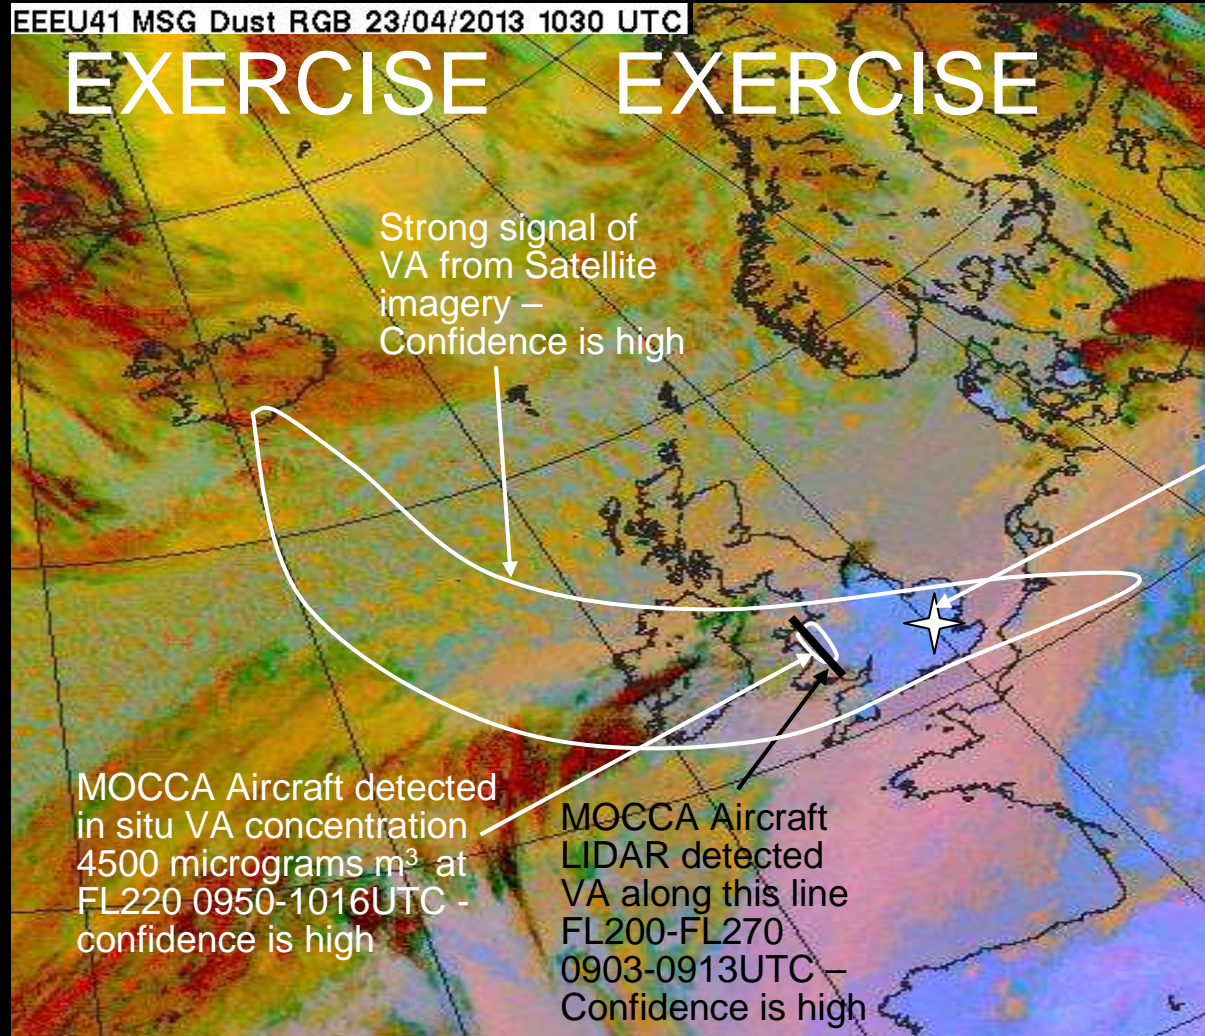

Volcanic Ash – T+0 annotated satellite image

Issued 1030 UTC on Tue 23 Apr 2013

EXERCISE VOLCEX1301

EXERCISE VOLCEX1301

EEEEU41 MSG Dust RGB 23/04/2013 1030 UTC

EXERCISE EXERCISE

Strong signal of VA from Satellite imagery – Confidence is high

AIREP FL200 at 1000UTC 5200N 00003W reporting VA – confidence is High

MOCCA Aircraft detected in situ VA concentration 4500 micrograms m³ at FL220 0950-1016UTC - confidence is high

MOCCA Aircraft LIDAR detected VA along this line FL200-FL270 0903-0913UTC – Confidence is high