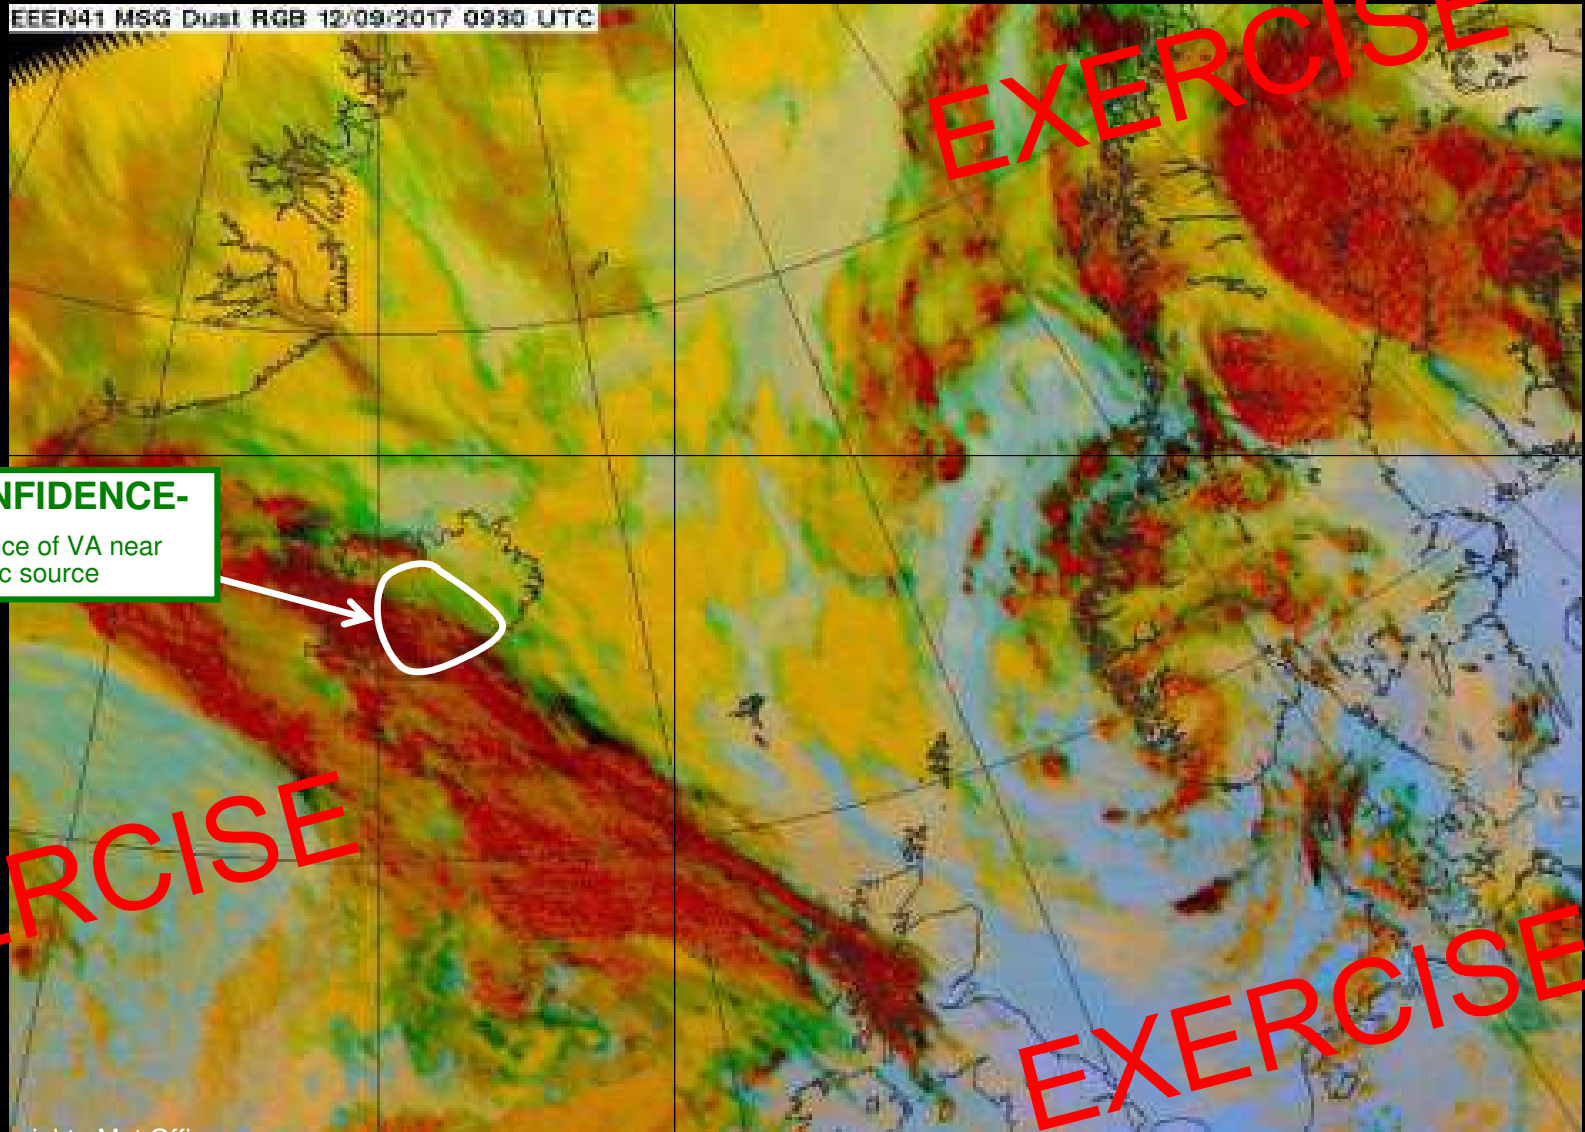

Volcanic Ash – T+0 annotated satellite image

Issued 1000 UTC on Thu 12 Sept 2017

EEEN41 MSG Dust RGB 12/09/2017 0930 UTC

HIGH CONFIDENCE-

Clear evidence of VA near volcanic source

EXERCISE

EXERCISE