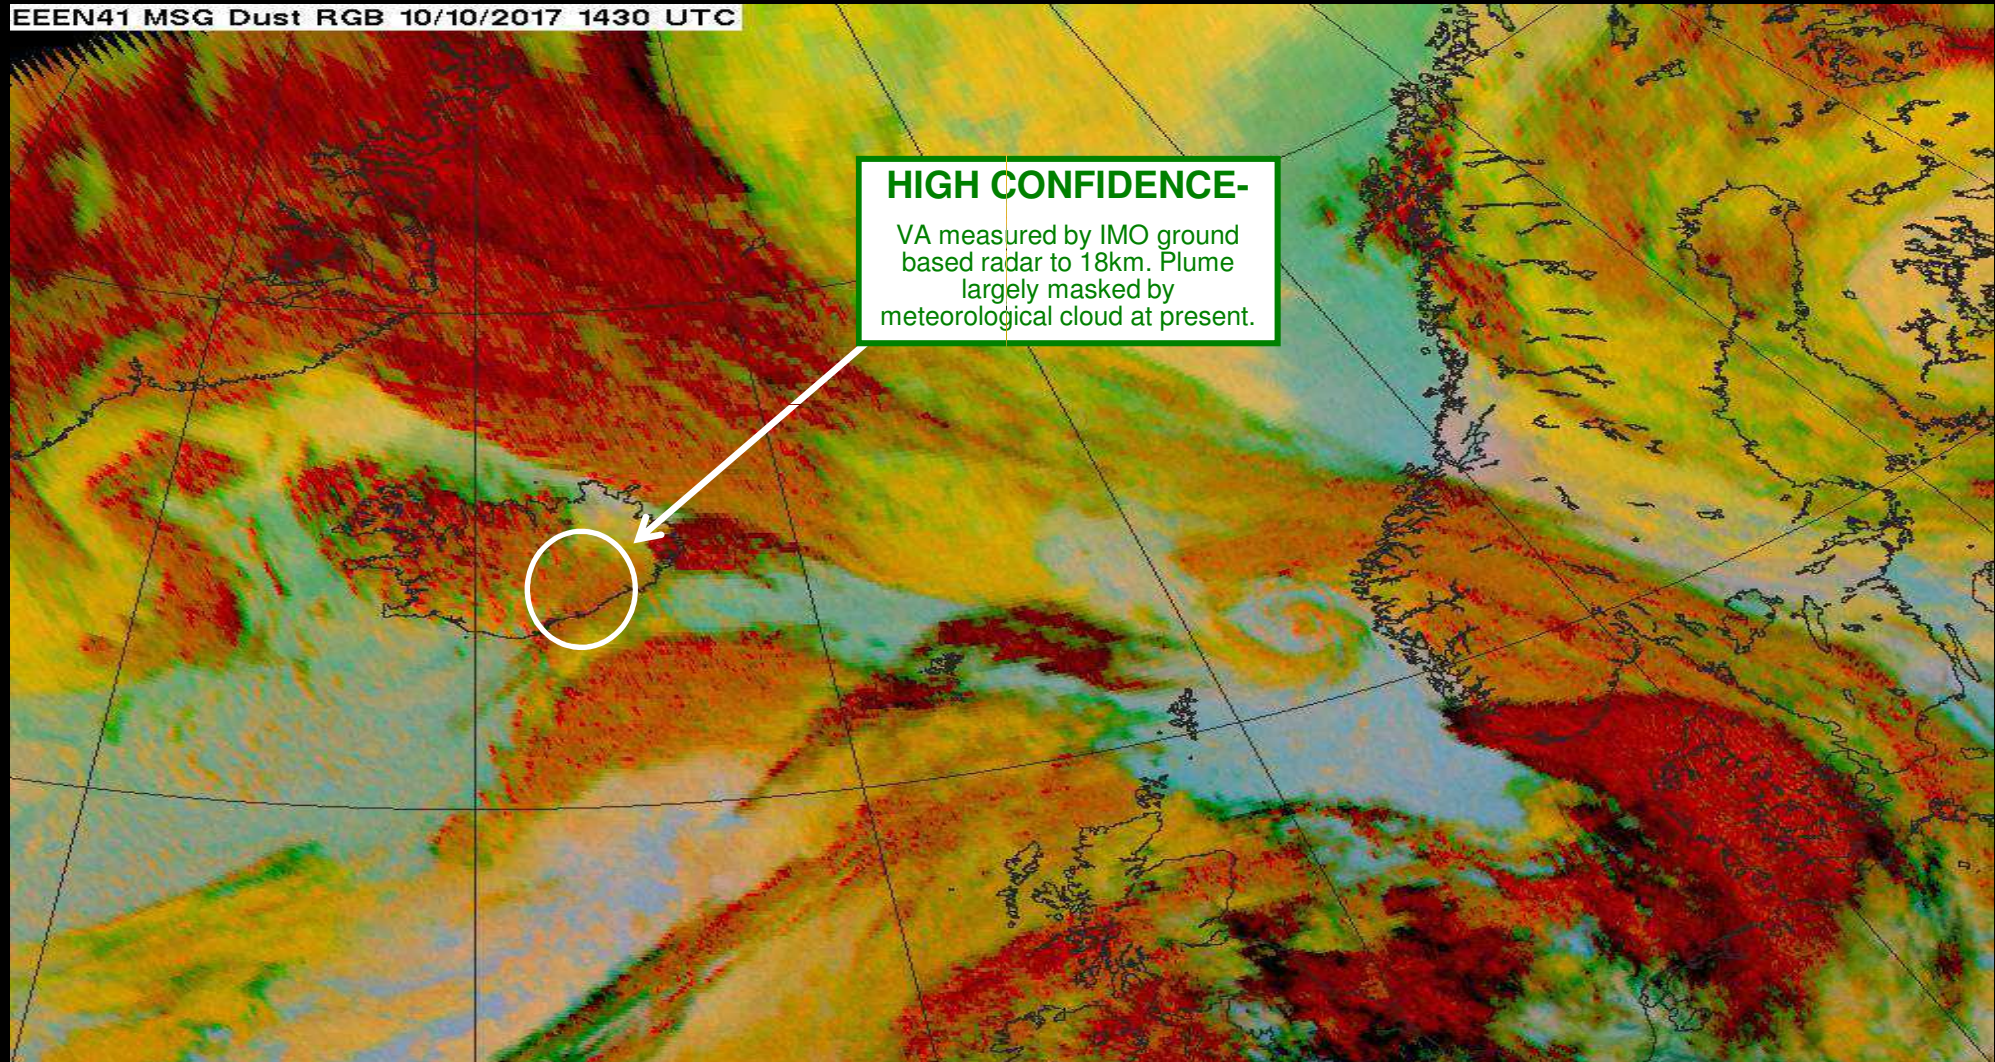

Volcanic Ash – T+0 annotated satellite image

Issued 1530 UTC on Tue 10 October 2017

EXERCISE VOLCICE

EEEN41 MSG Dust RGB 10/10/2017 1430 UTC

HIGH CONFIDENCE-

VA measured by IMO ground based radar to 18km. Plume largely masked by meteorological cloud at present.