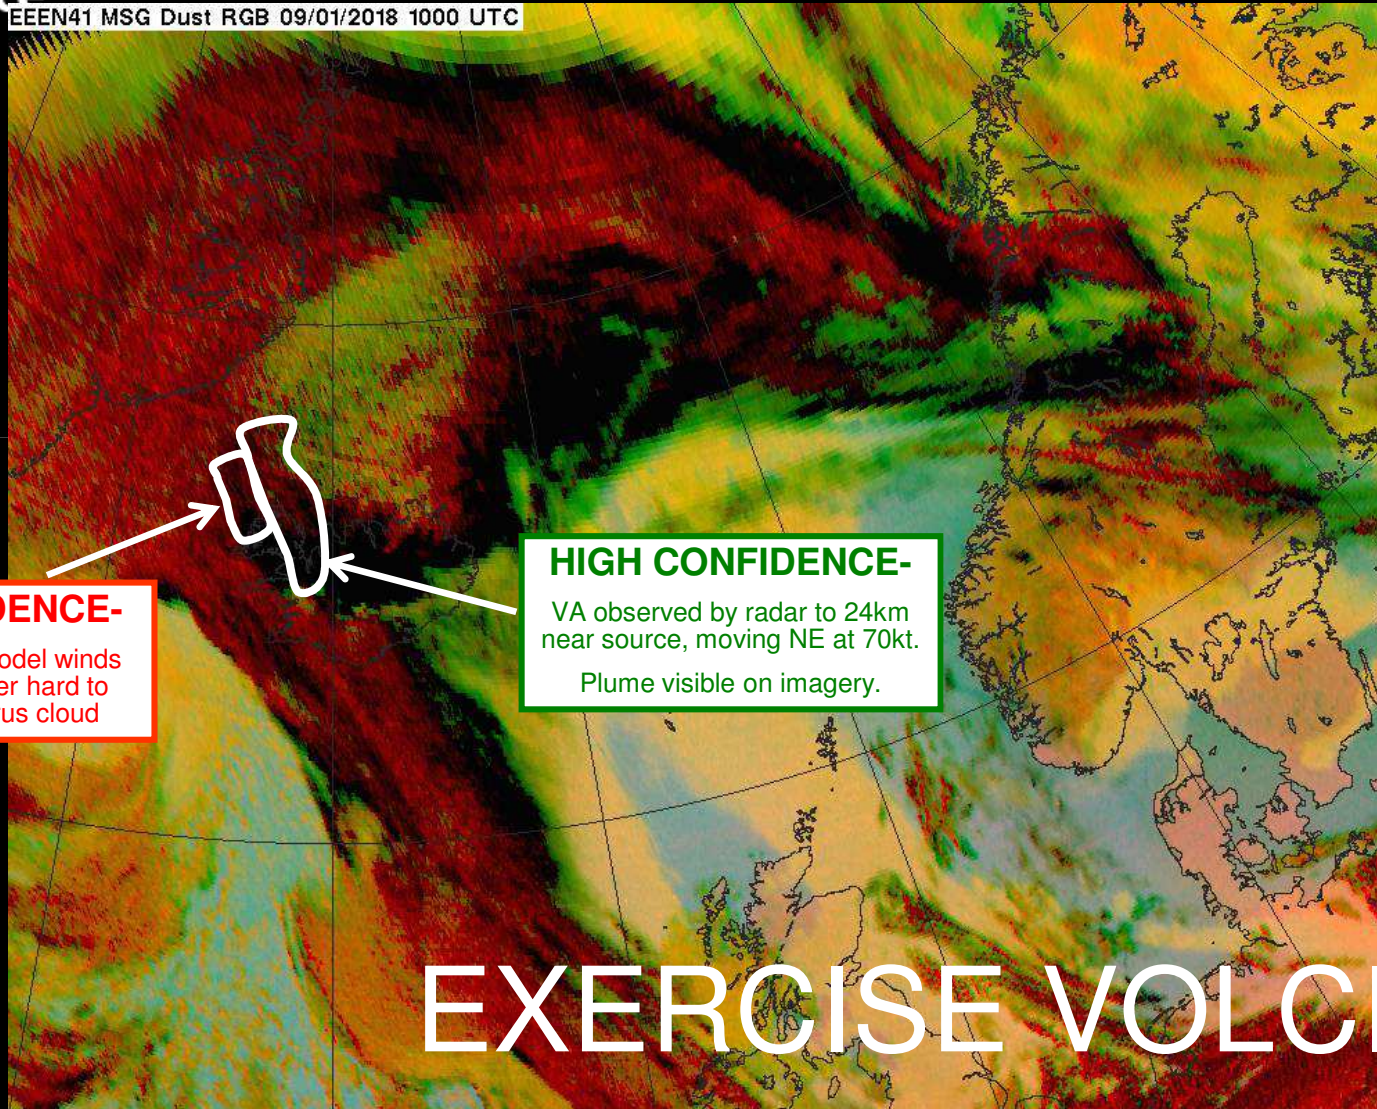

Volcanic Ash – T+0 annotated satellite image

Issued 1030 UTC on Tue 09 Jan 2018

EXERCISE VOLCICE

EEEN41 MSG Dust RGB 09/01/2018 1000 UTC

LOW CONFIDENCE-

VA suggested by model winds and plume, however hard to discern due to cirrus cloud

HIGH CONFIDENCE-

VA observed by radar to 24km near source, moving NE at 70kt.
Plume visible on imagery.

EXERCISE VOLCICE