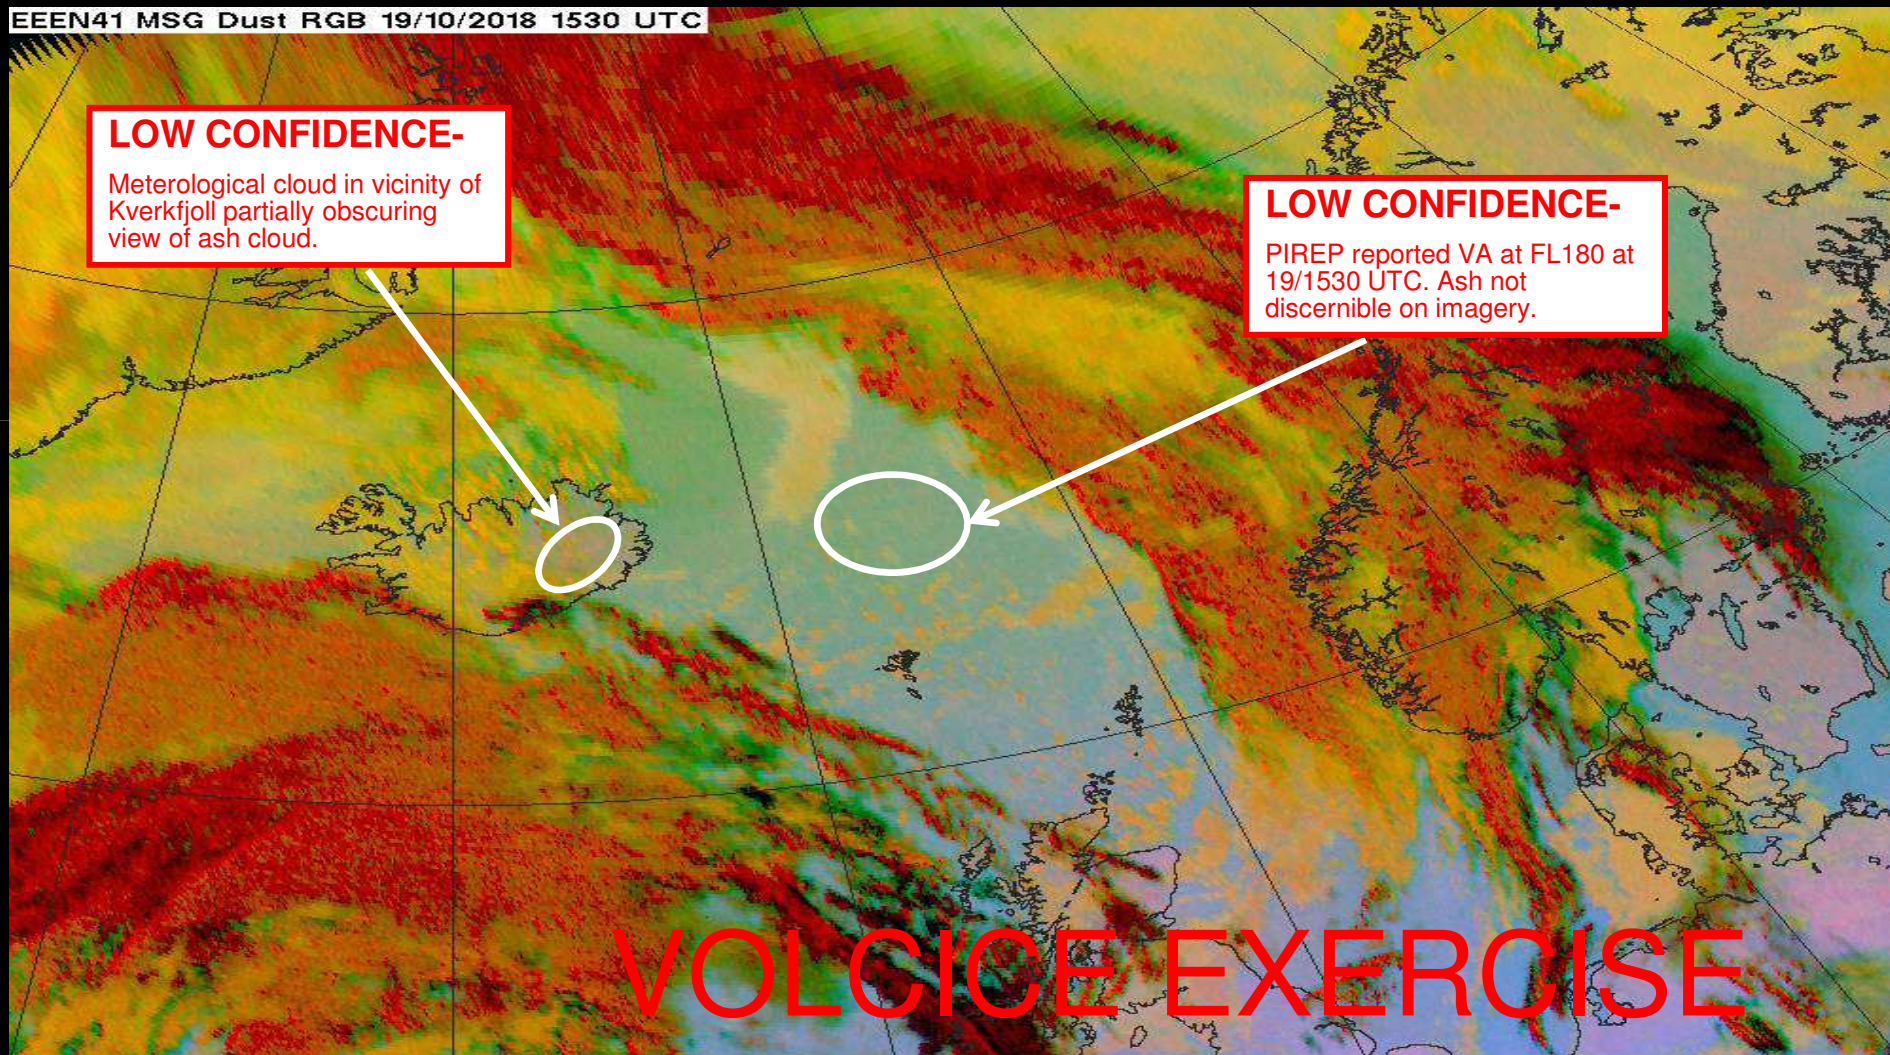

Volcanic Ash – T+0 annotated satellite image

Issued 1550 UTC on Fri 19 Oct 2018

VOLCICE EXERCISE

EEEN41 MSG Dust RGB 19/10/2018 1530 UTC

LOW CONFIDENCE-

Meteorological cloud in vicinity of Kverkfjoll partially obscuring view of ash cloud.

LOW CONFIDENCE-

PIREP reported VA at FL180 at 19/1530 UTC. Ash not discernible on imagery.

VOLCICE EXERCISE