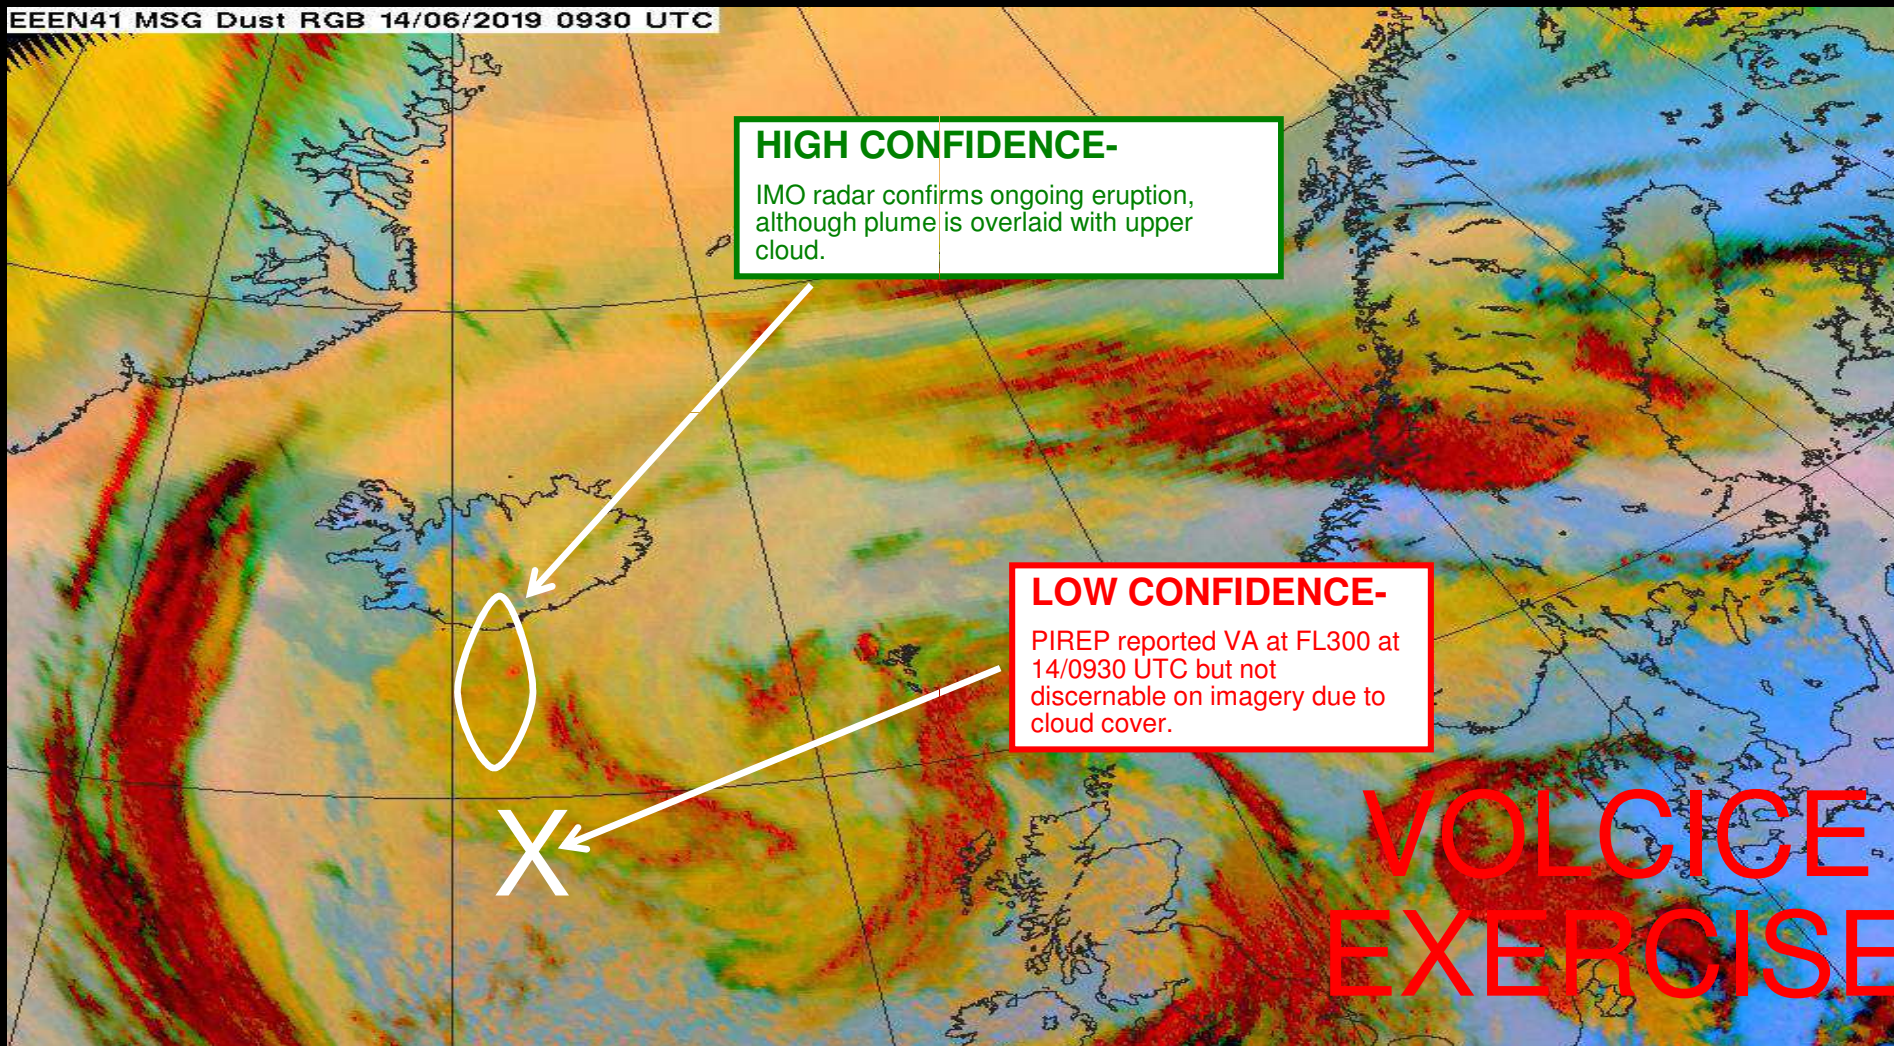

Volcanic Ash – T+0 annotated satellite image

Issued 1000 UTC on Fri 14 June 2019

VOLCICE EXERCISE

EEEN41 MSG Dust RGB 14/06/2019 0930 UTC

VOLCICE EXERCISE