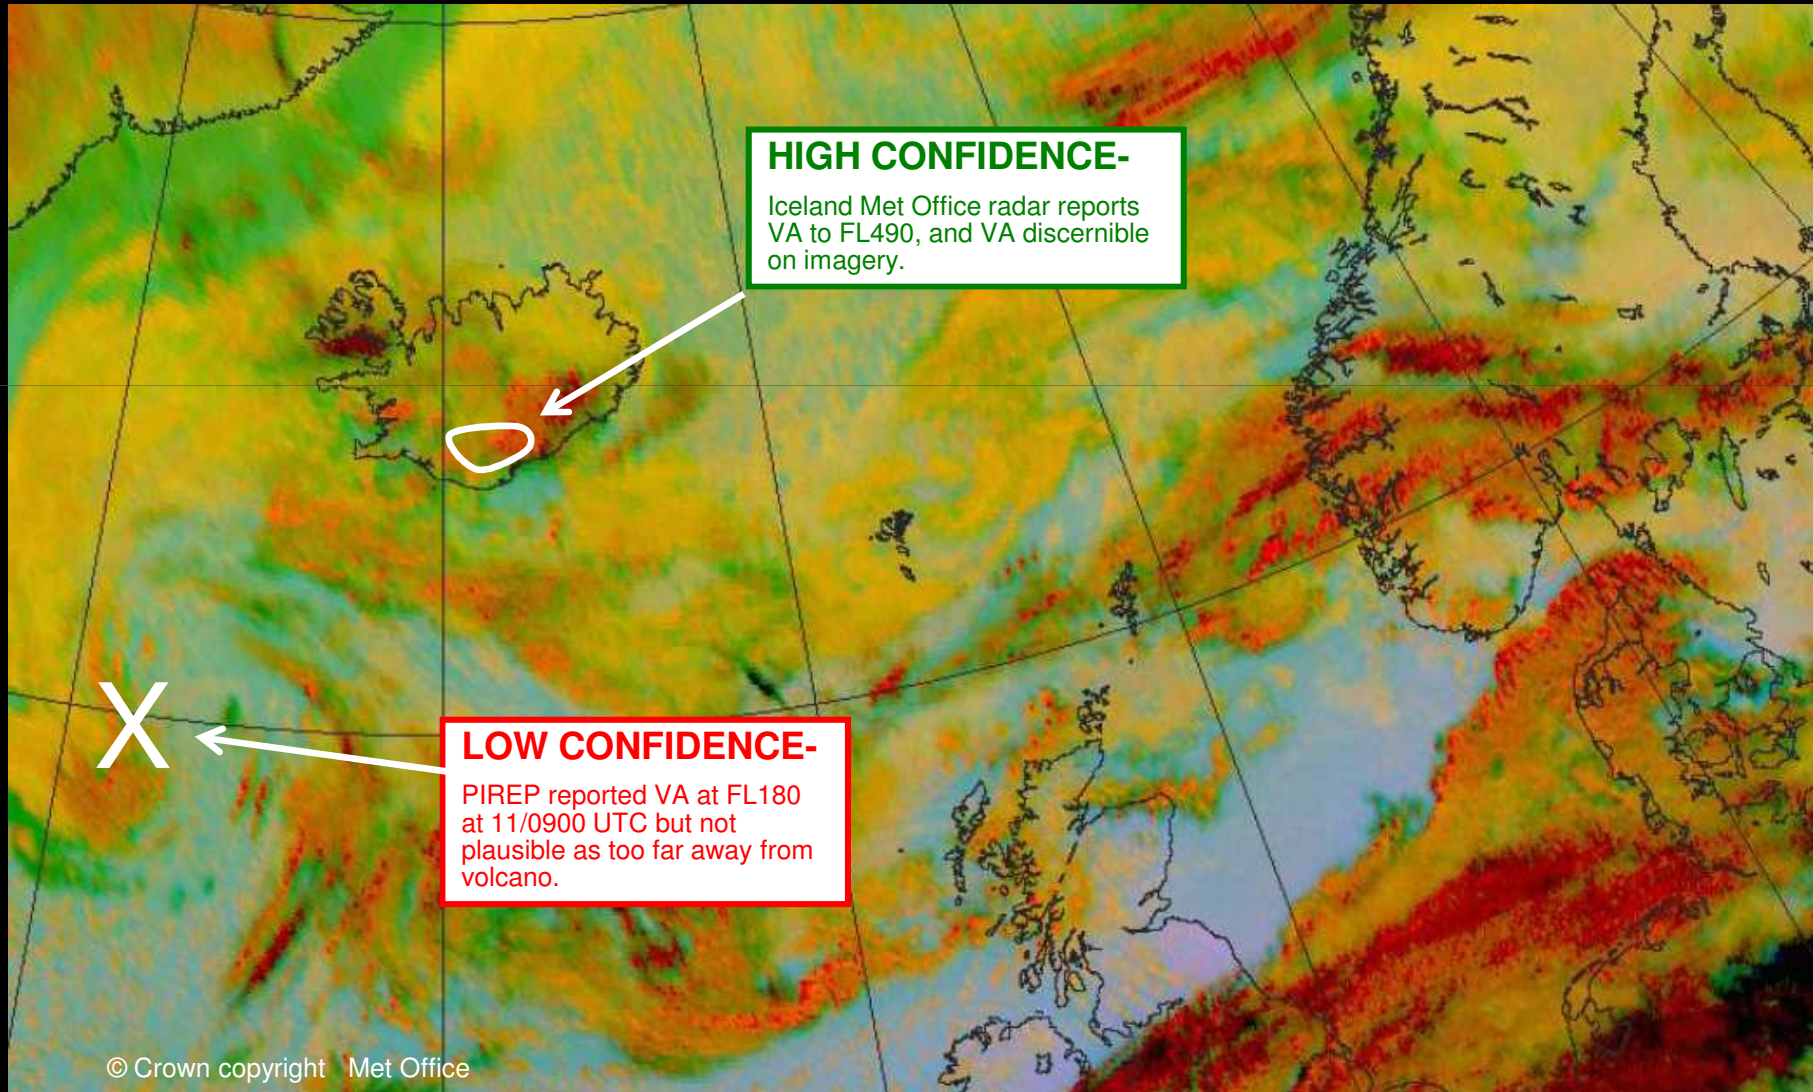

Volcanic Ash – T+0 annotated satellite image
Issued 1045 UTC on Friday 11th October 2019

**EXERCISE
EXERCISE**

HIGH CONFIDENCE-

Iceland Met Office radar reports VA to FL490, and VA discernible on imagery.

LOW CONFIDENCE-

PIREP reported VA at FL180 at 11/0900 UTC but not plausible as too far away from volcano.