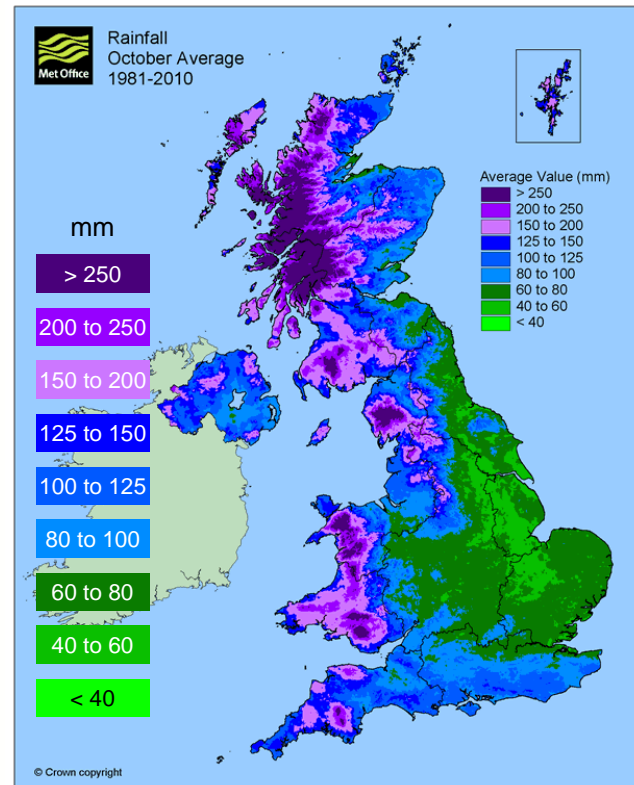

Met Office

# National Climate Summary

OCTOBER

1981-2010 average

OCTOBER-NOVEMBER-DECEMBER

1981-2010 average