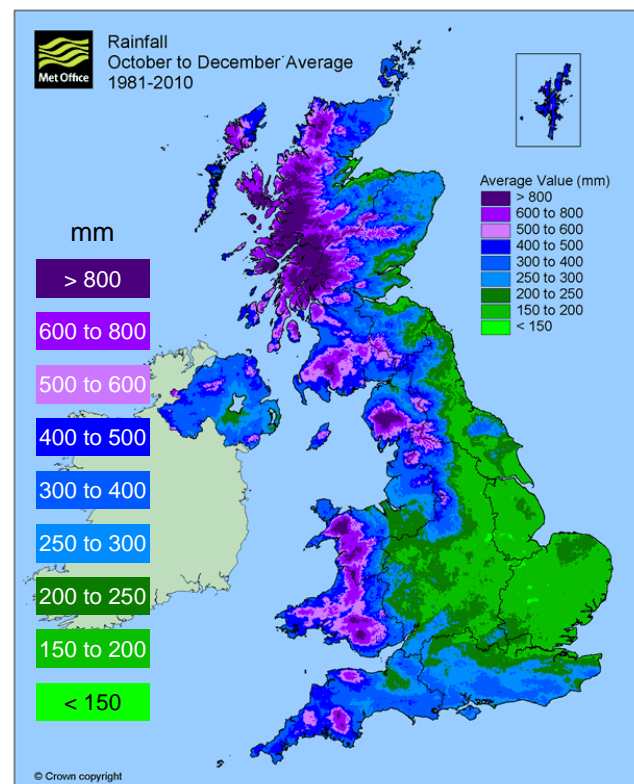

# National Climate Summary

OCTOBER

1981-2010 average

OCTOBER-NOVEMBER-DECEMBER

1981-2010 average