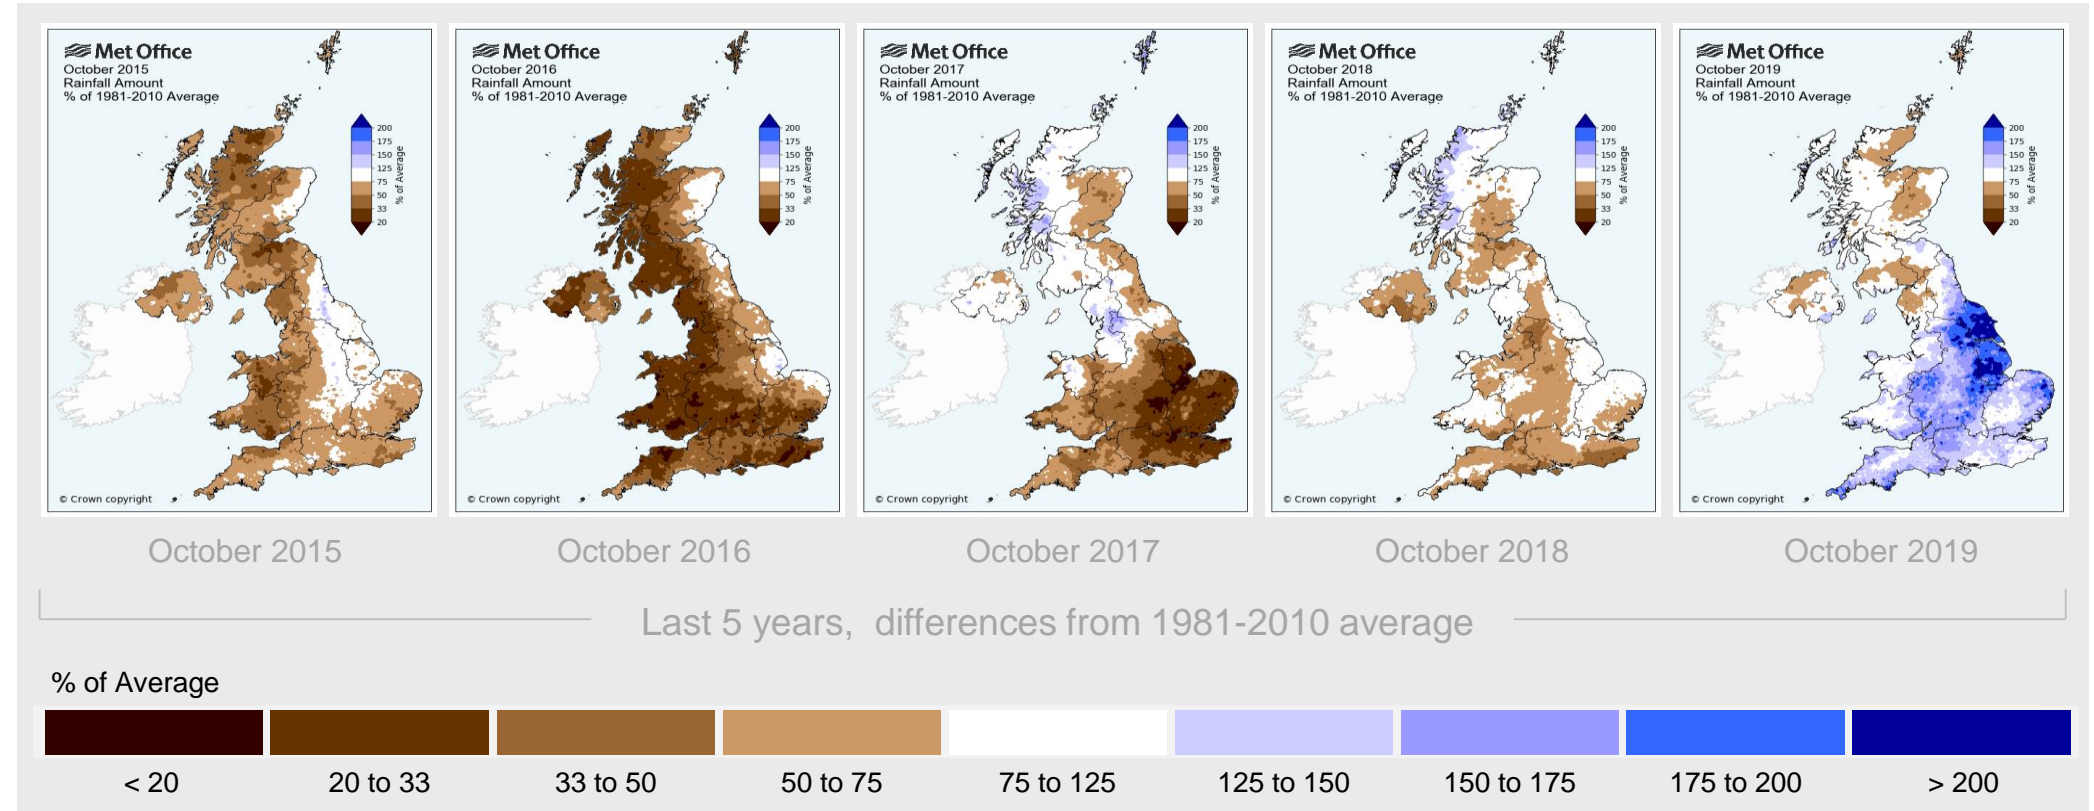

Met Office

# National Climate Summary

OCTOBER

1981-2010 average

OCTOBER-NOVEMBER-DECEMBER

1981-2010 average