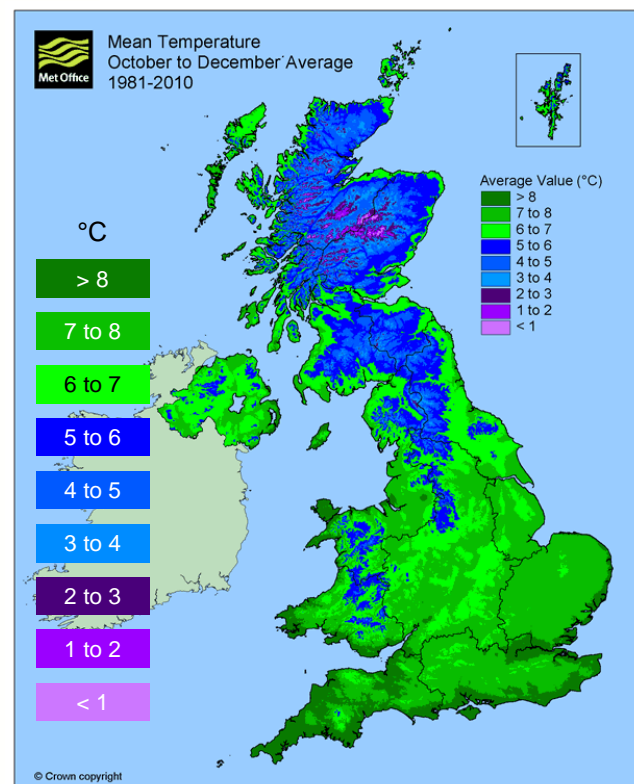

Met Office

National Climate Summary

OCTOBER

1981-2010 average

OCTOBER-NOVEMBER-DECEMBER

1981-2010 average