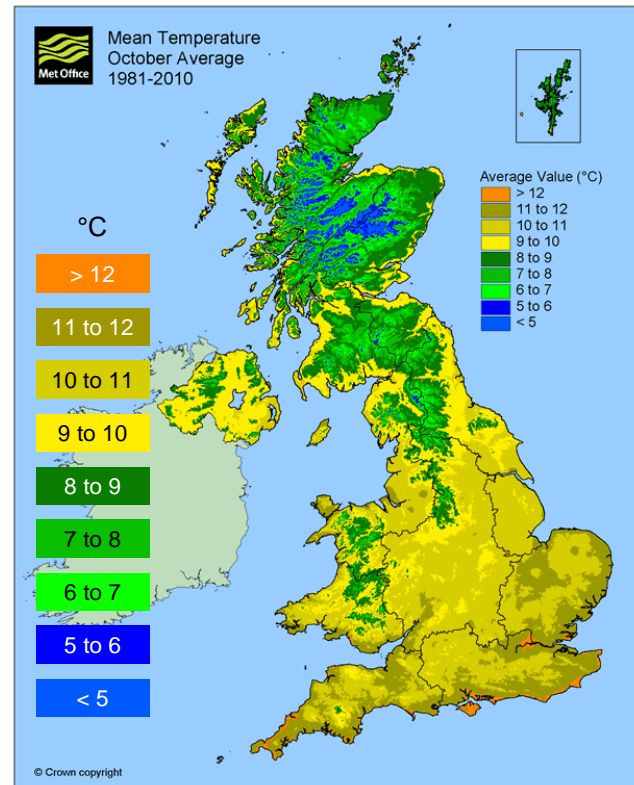

Met Office

National Climate Summary

OCTOBER

1981-2010 average

OCTOBER-NOVEMBER-DECEMBER

1981-2010 average