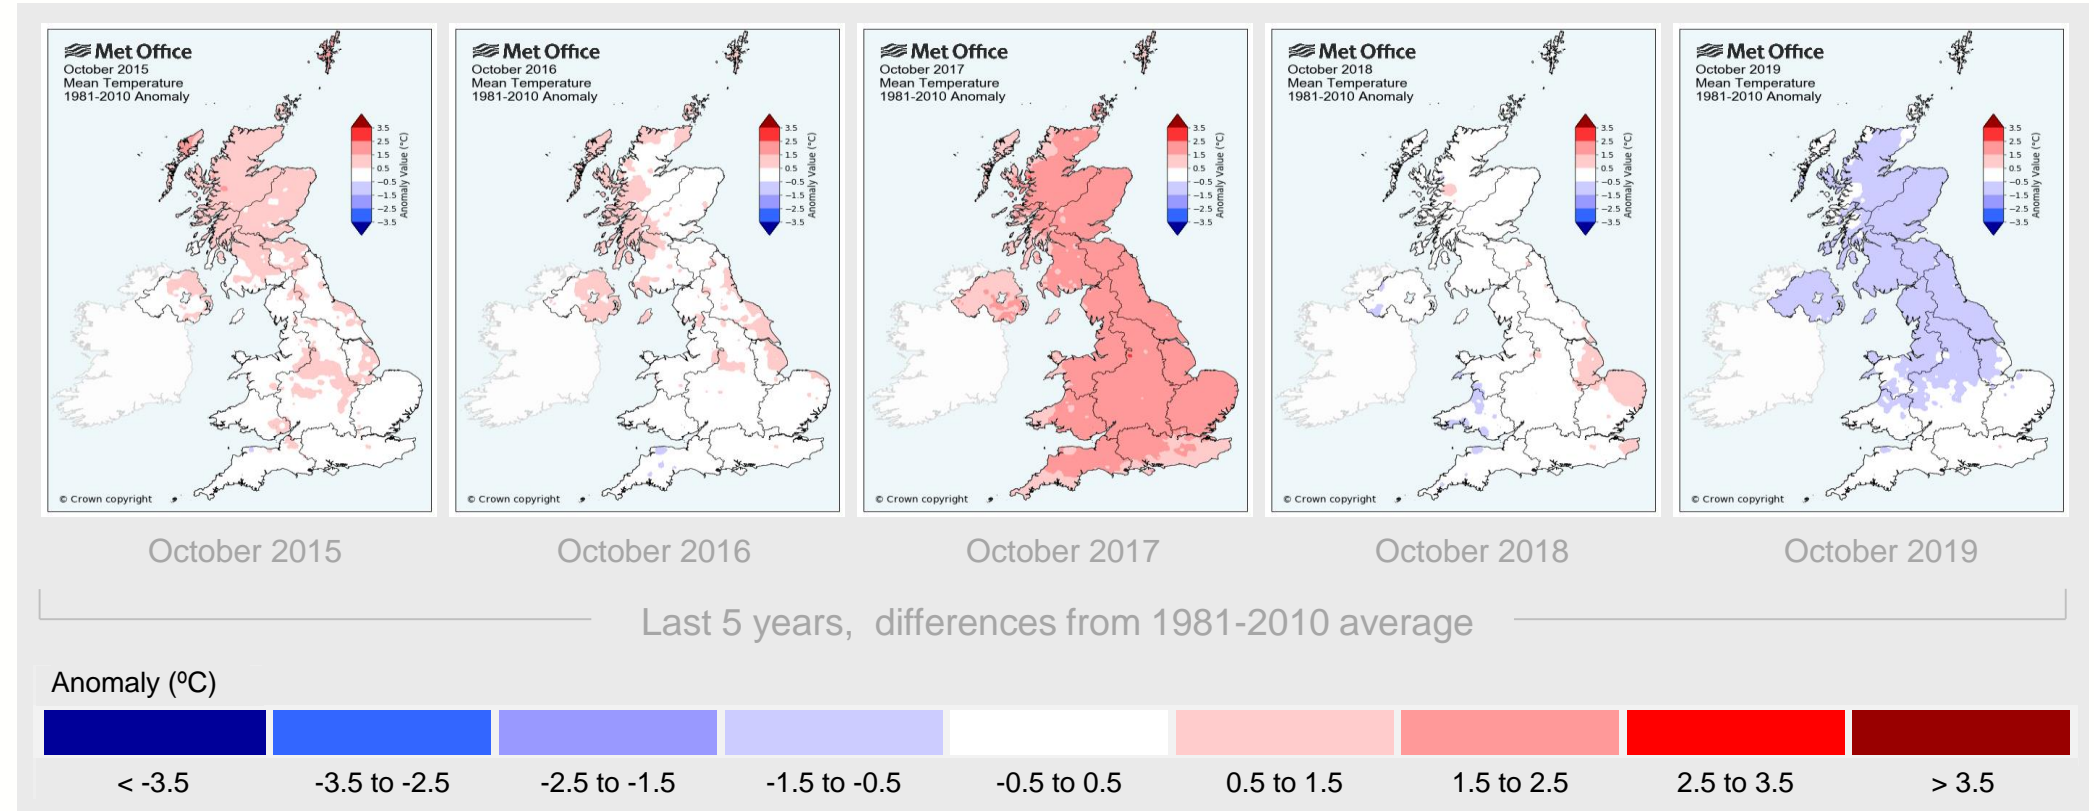

Met Office

National Climate Summary

OCTOBER

1981-2010 average

OCTOBER-NOVEMBER-DECEMBER

1981-2010 average