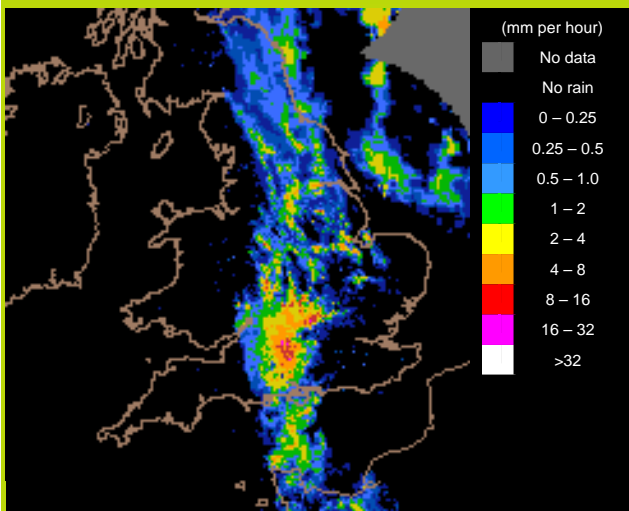

Weather chart for 1200 UTC on 3 June 2008

### Daily weather extremes

- Highest Maximum Temperature:**  
20.0 °C at Herstmonceux (East Sussex)
- Lowest Maximum Temperature:**  
11.8 °C at Fair Isle (Shetland)
- Lowest Minimum Temperature:**  
6.5 °C at Castlederg (Tyrone)
- Lowest Grass Minimum Temperature:**  
2.0 °C at Stornoway Airport (Isle of Lewis)
- Most Rainfall:**  
41.4 mm at Uffington, Sower Hill (Oxfordshire)
- Most Sunshine:**  
14.7 hours at St. Mawgan (Cornwall)

### General summary

A band of heavy rain from central southern England to eastern Scotland in the morning became heavier, especially in the south and then persisted through much of the day bringing 30–40mm over much of central southern England. Further thundery showers broke out over Kent later after some sunshine raised temperatures there. Much of Northern Ireland, western Wales and the far west of England were drier and brighter with much less rain. Through the afternoon, this drier and brighter weather slowly pushed westwards to affect more of the United Kingdom, but it remained cloudy further east, with further outbreaks of rain through the evening, heavy at times across north-east England.

### 24-hour rainfall totals

	Rainfall	
	(mm)	(in.)
Uffington, Sower Hill (Oxfordshire)	41.4	1.63
Swindon, Town Gardens (Wiltshire)	39.7	1.56
Oxenwood (Wiltshire)	37.4	1.47
Aldbourn (Wiltshire)	36.4	1.43
Lambourne, Maddal Farm (Berkshire)	34.2	1.35
Cuxham (Oxfordshire)	33.2	1.31
Stoke Talmage (Oxfordshire)	33.2	1.31
East Shefford (Berkshire)	33.1	1.30
Eynsham Lock (Oxfordshire)	32.0	1.26
Newbury Racecourse (Berkshire)	32.0	1.26
Lechlade, St John's Lock (Gloucestershire)	31.6	1.24
Broad Hinton, Cockroast Farm (Wiltshire)	31.3	1.23
Rodbourn Sewage Works (Wiltshire)	31.3	1.23