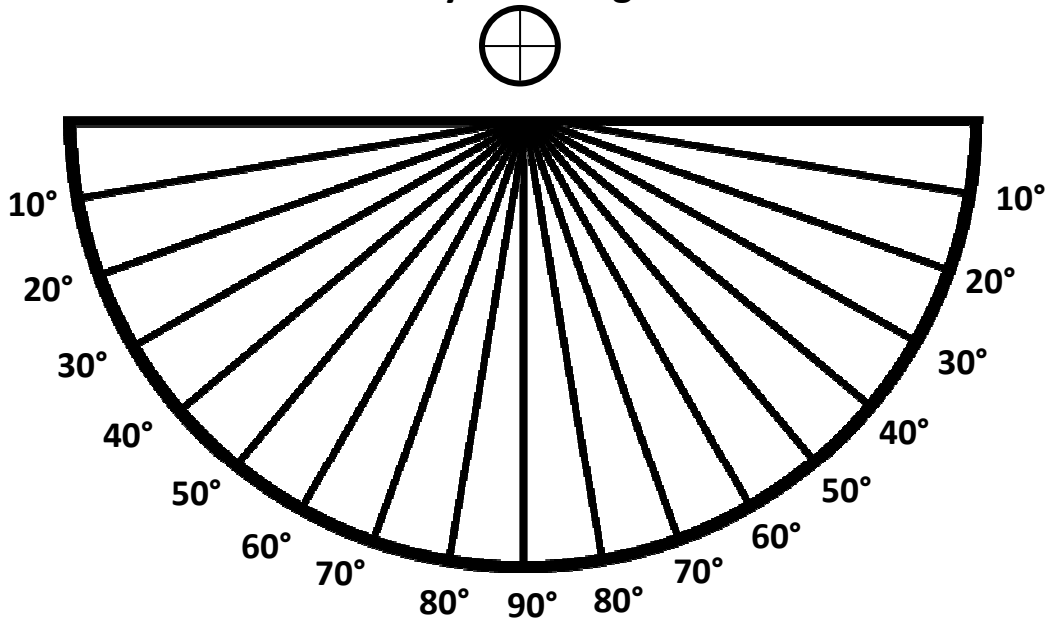

Attach your string here

Angle	Wind Speed (mph)
90°	0
80°	8
70°	12
60°	15
50°	18
40°	21
30°	26
20°	33