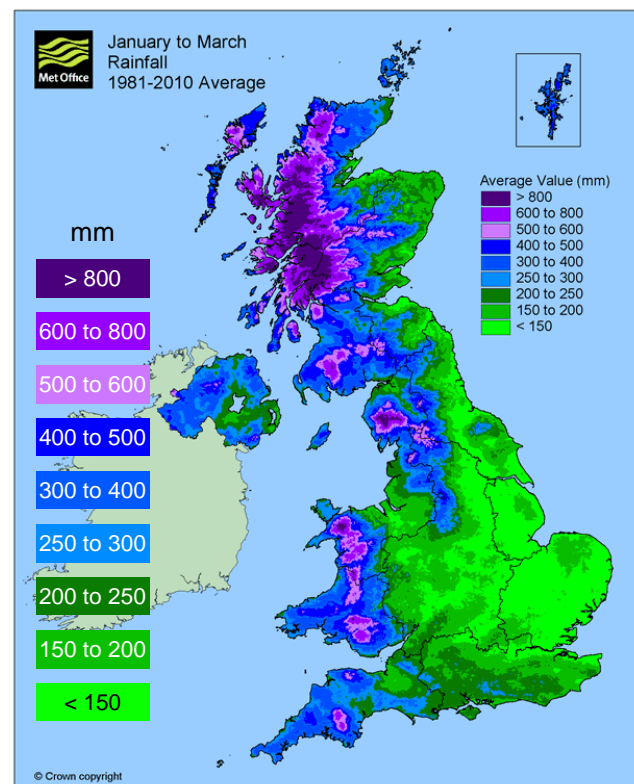

# National Climate Summary

JANUARY

1981-2010 average

JANUARY-FEBRUARY-MARCH

1981-2010 average

Detailed information on the climate of the UK is available at [www.metoffice.gov.uk/climate](http://www.metoffice.gov.uk/climate)