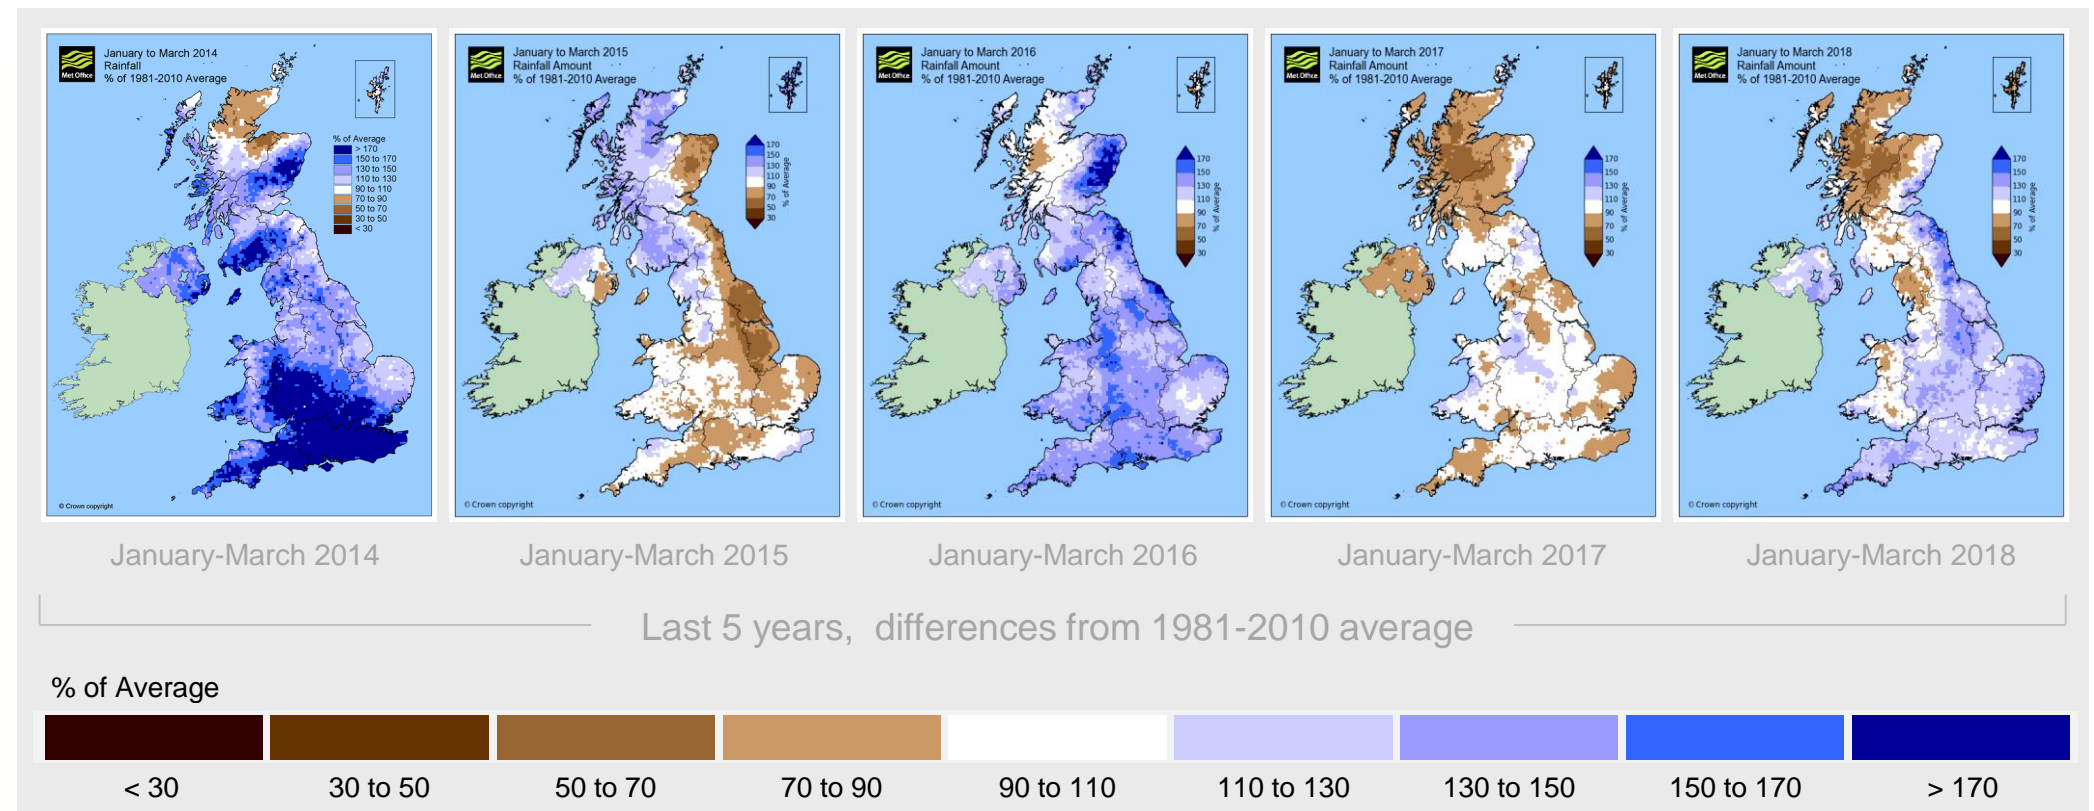

# National Climate Summary

JANUARY

1981-2010 average

JANUARY-FEBRUARY-MARCH

1981-2010 average

Detailed information on the climate of the UK is available at [www.metoffice.gov.uk/climate](http://www.metoffice.gov.uk/climate)