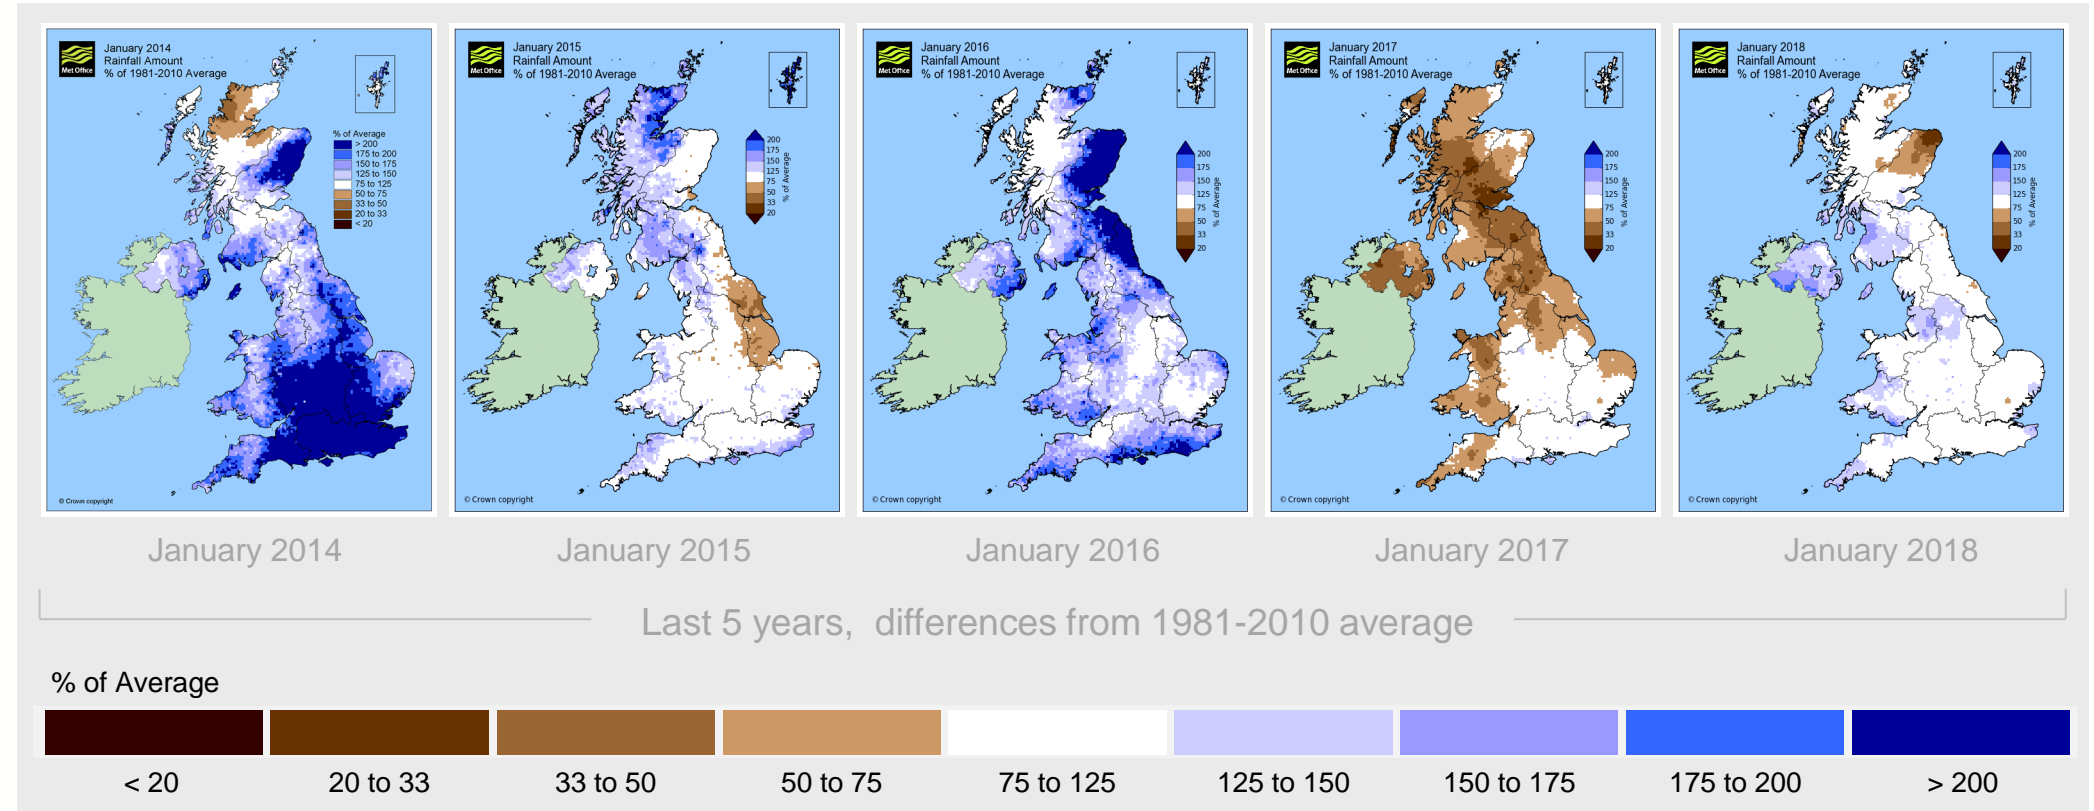

Met Office

# National Climate Summary

JANUARY

1981-2010 average

JANUARY-FEBRUARY-MARCH

1981-2010 average

Detailed information on the climate of the UK is available at [www.metoffice.gov.uk/climate](http://www.metoffice.gov.uk/climate)