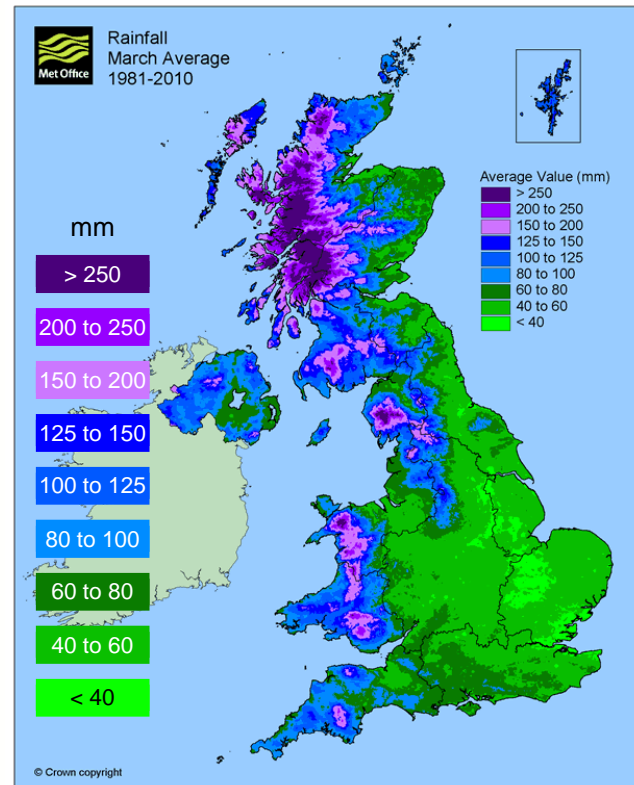

Met Office

National Climate Summary

MARCH

1981-2010 average

MARCH-APRIL-MAY

1981-2010 average

Detailed information on the climate of the UK is available at www.metoffice.gov.uk/climate