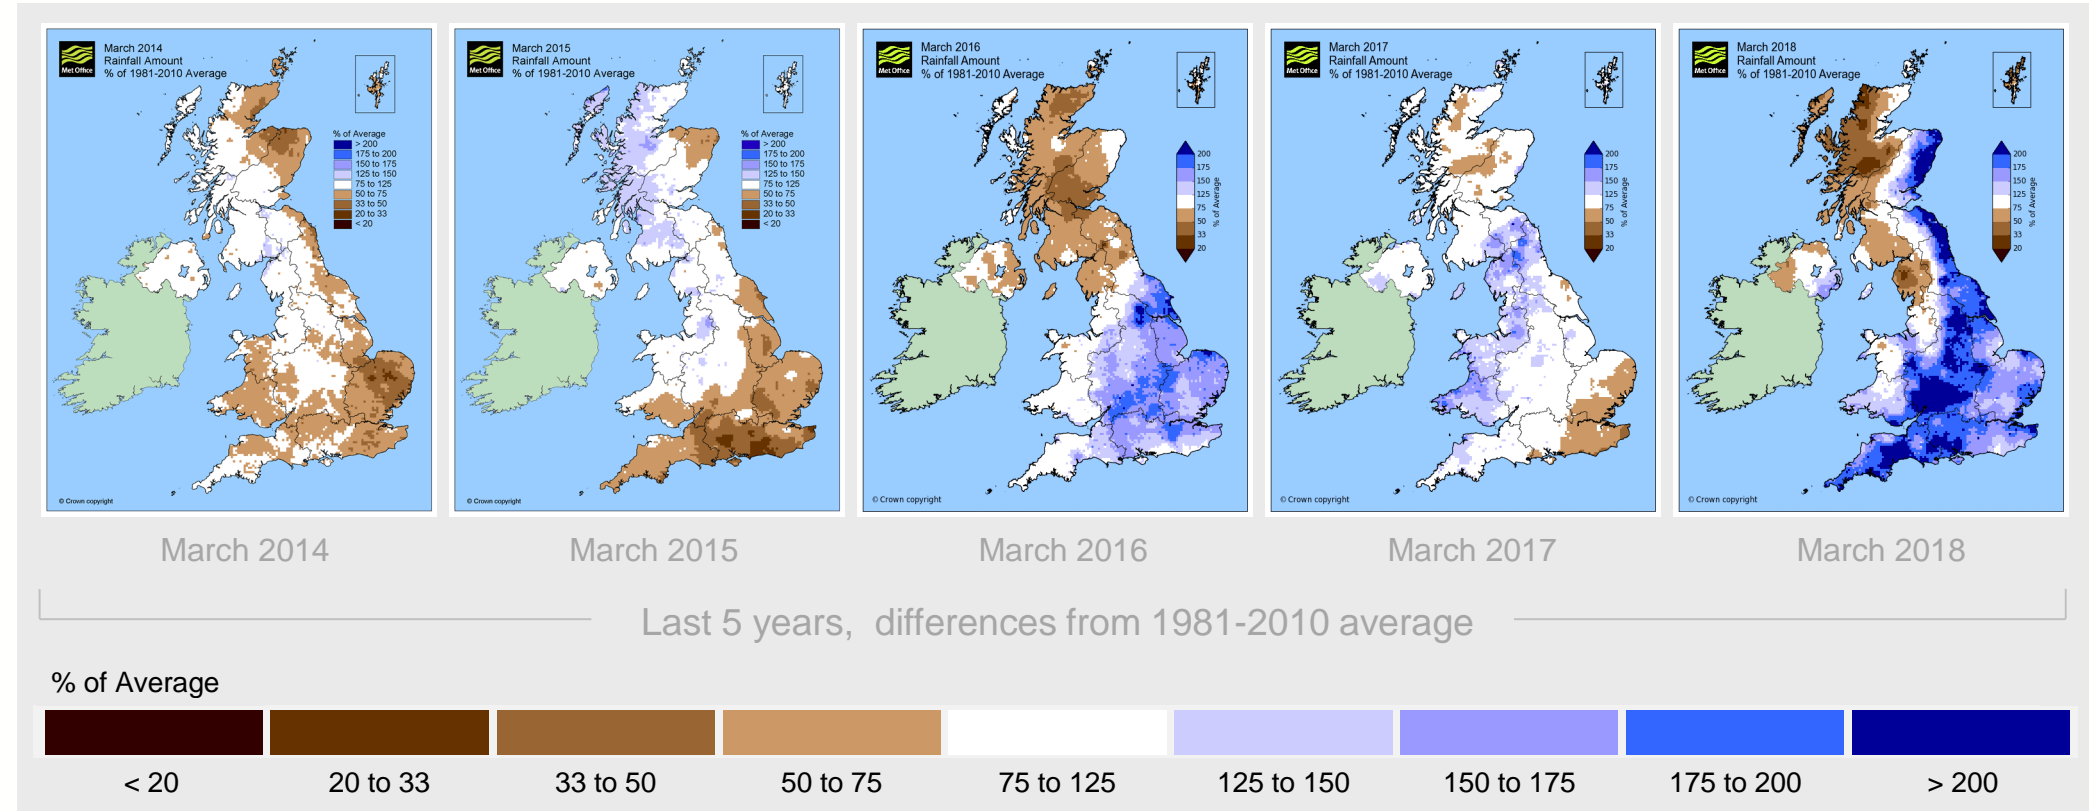

Met Office

National Climate Summary

MARCH

1981-2010 average

MARCH-APRIL-MAY

1981-2010 average

Detailed information on the climate of the UK is available at www.metoffice.gov.uk/climate