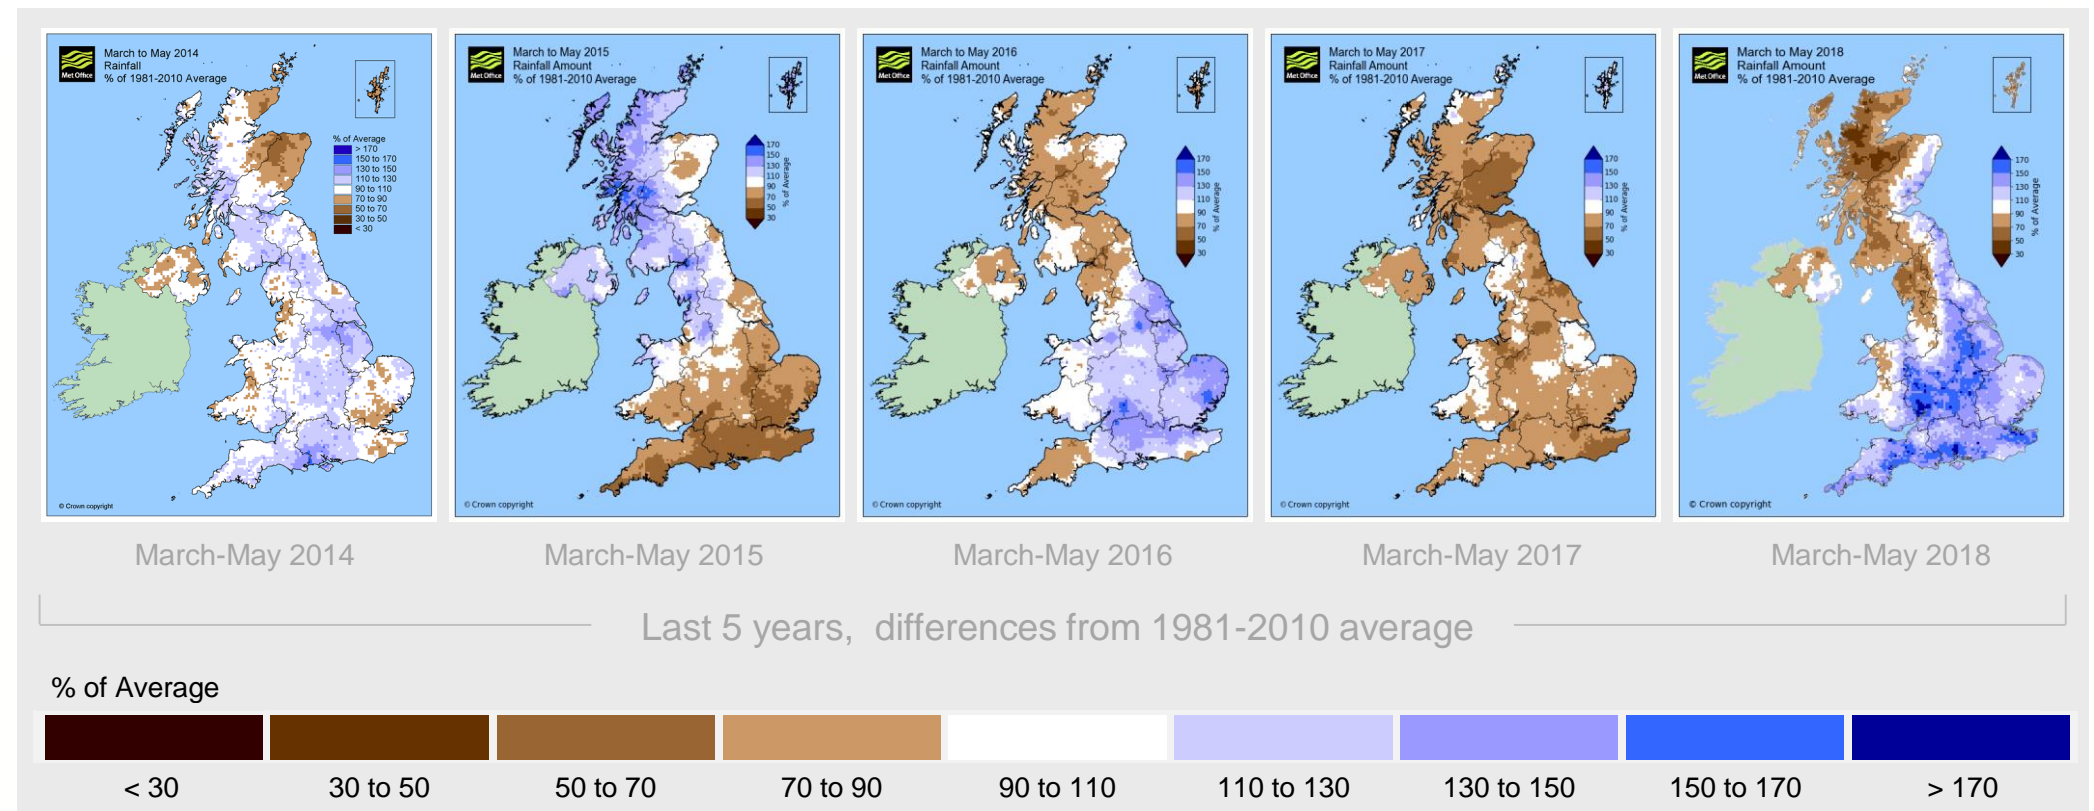

Met Office

National Climate Summary

MARCH

1981-2010 average

MARCH-APRIL-MAY

1981-2010 average

Detailed information on the climate of the UK is available at www.metoffice.gov.uk/climate