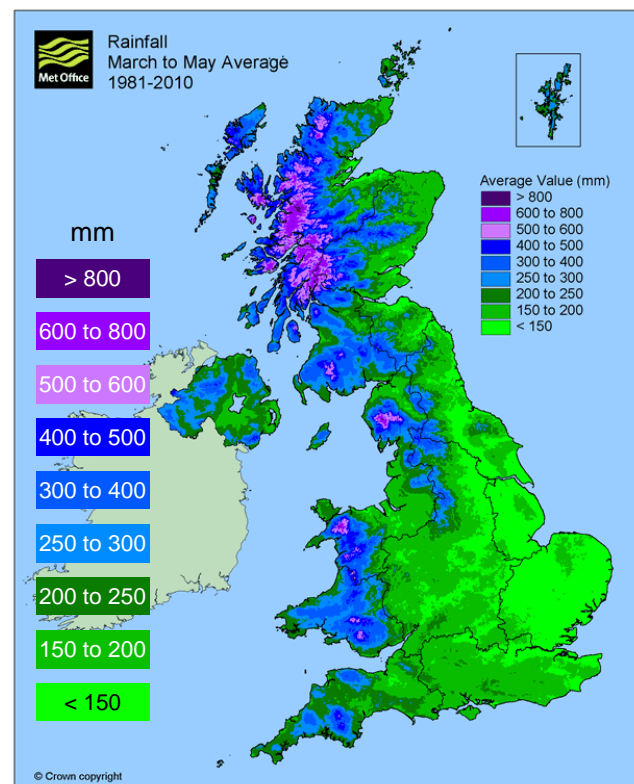

Met Office

National Climate Summary

MARCH

1981-2010 average

MARCH-APRIL-MAY

1981-2010 average

Detailed information on the climate of the UK is available at www.metoffice.gov.uk/climate