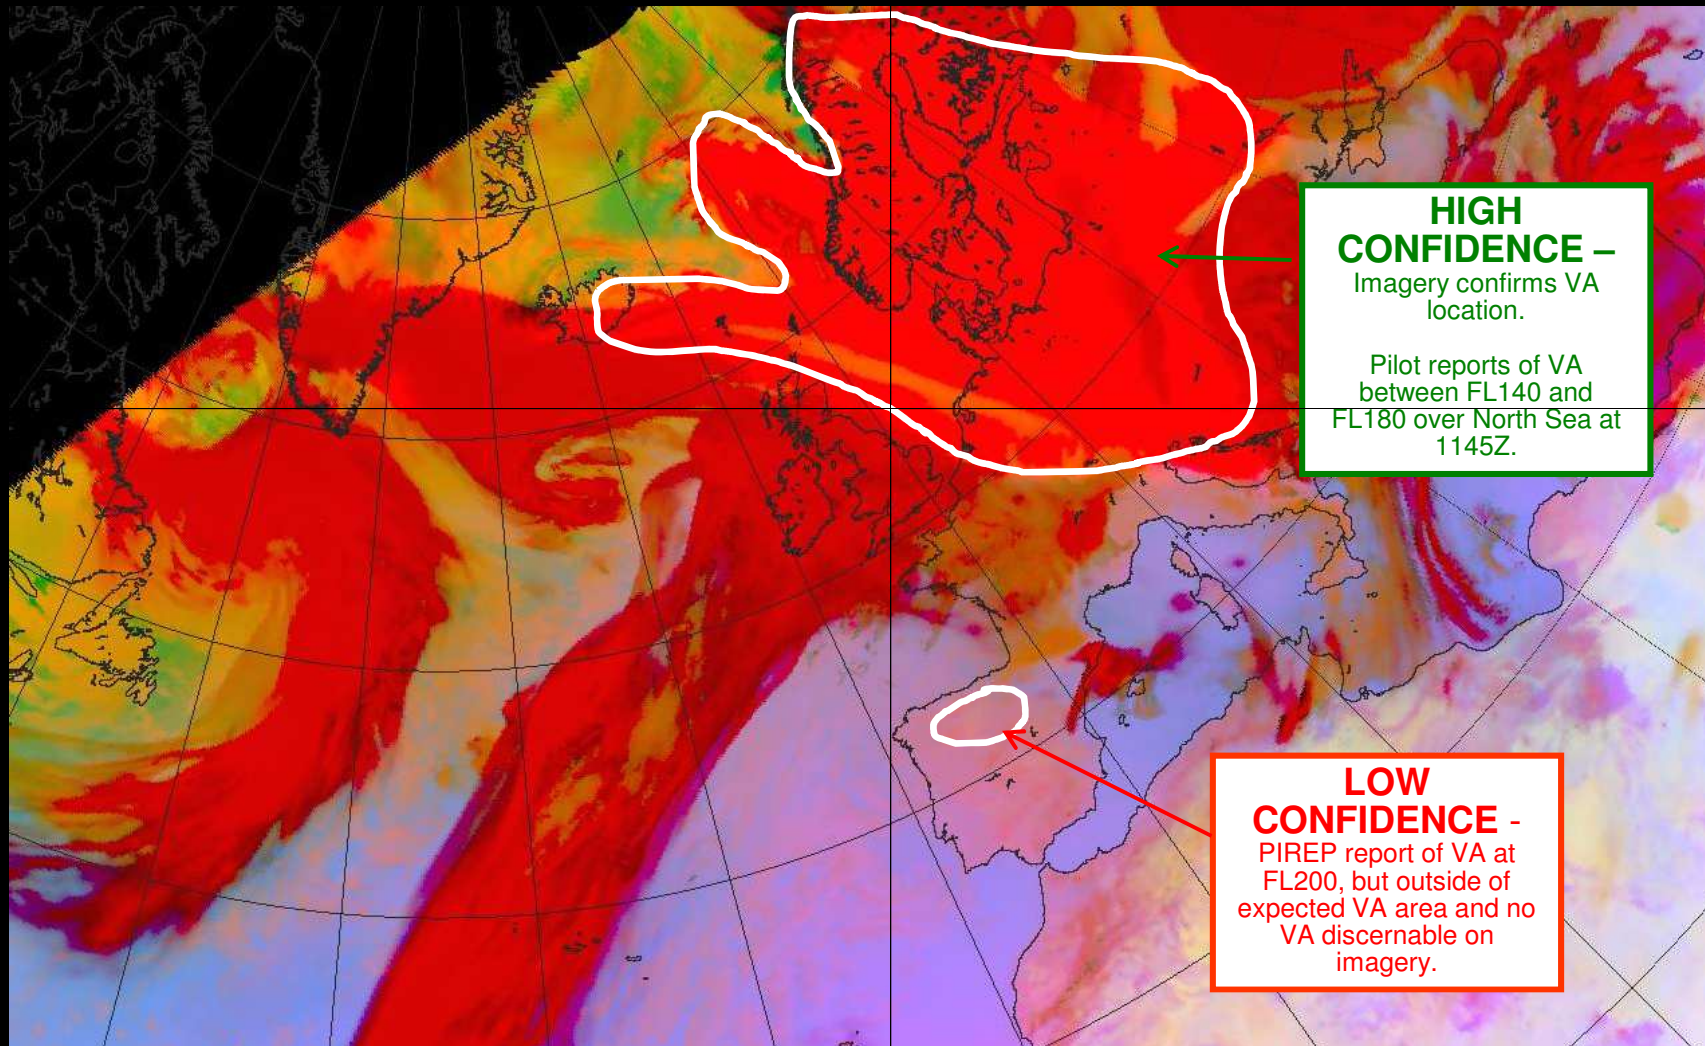

Volcanic Ash – Annotated satellite image

EXERCISE

EXERCISE

Issued 1400 UTC on Wed 28 Nov 2018

**HIGH
CONFIDENCE –**
Imagery confirms VA
location.

Pilot reports of VA
between FL140 and
FL180 over North Sea at
1145Z.

**LOW
CONFIDENCE -**
PIREP report of VA at
FL200, but outside of
expected VA area and no
VA discernable on
imagery.